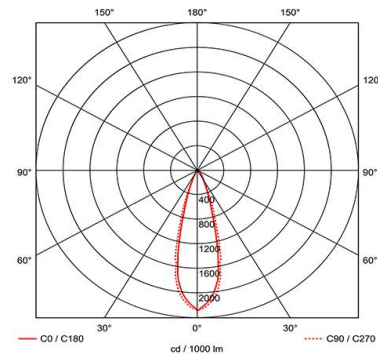

Unity GC Pro Fixed

Unity GC Pro 1 Fixed Downlight Cool White
Code: AULEDGCP1/CW