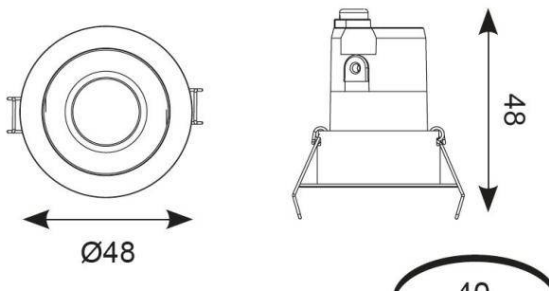

Unity GC Pro Fixed

Unity GC Pro 1 Fixed Downlight Cool White
Code: AULEDGCP1/CW