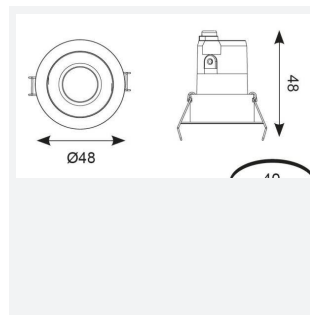

PRODUCT FEATURES

- Compact high performance architectural adjustable downlight suitable for residential applications
- Die-cast aluminium construction, powder coated
- Remote driver with plug and play connection
- Deep cut-off angle for glare control and comfort
- Mirror finished anodized reflector for optimum light control
- Powered by HEP

GENERAL INFORMATION	
Wattage	3W
Lumens Delivered	120lm
Lm/W	40lm/W
Beam Angle	30
CRI	90
CCT	4000K
Input	220-240V
Operating Temp	-20°C - 25°C
SDCM	3
UGR	10
Cut-Out Size	40mm

TECHNICAL INFORMATION	
Light Source	LED
Colour / Finish	Matt White
IP Rating	IP44
Class Protection	2
Internal / External	Internal
Surface / Recessed / Suspended	Recessed
Lumen Depreciation	L80 82,000h
Warranty (Years)	5
CE Mark	Yes
Diameter	48 mm
Height	48 mm