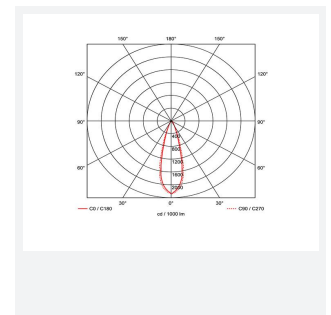

PRODUCT FEATURES

- Compact high performance architectural adjustable downlight suitable for residential applications
- Die-cast aluminium construction, powder coated
- Remote driver with plug and play connection
- Deep cut-off angle for glare control and comfort
- Mirror finished anodized reflector for optimum light control
- Powered by HEP

GENERAL INFORMATION	
Wattage	3W
Lumens Delivered	120lm
Lm/W	40lm/W
Beam Angle	30
CRI	90
CCT	4000K
Input	220-240V
Operating Temp	-20°C - 25°C
SDCM	3
UGR	10
Cut-Out Size	40mm

TECHNICAL INFORMATION	
Light Source	LED
Colour / Finish	Matt White
IP Rating	IP44
Class Protection	2
Internal / External	Internal
Surface / Recessed / Suspended	Recessed
Lumen Depreciation	L80 82,000h
Warranty (Years)	5
CE Mark	Yes
Diameter	48 mm
Height	48 mm