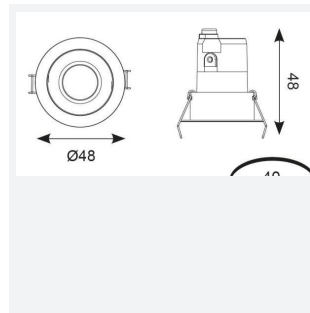

PRODUCT FEATURES

- Compact high performance architectural adjustable downlight suitable for residential applications
- Die-cast aluminium construction, powder coated
- Remote driver with plug and play connection
- Deep cut-off angle for glare control and comfort
- Mirror finished anodized reflector for optimum light control
- Powered by HEP

GENERAL INFORMATION	
Wattage	3W
Lumens Delivered	120lm
Lm/W	40lm/W
Beam Angle	30
CRI	90
CCT	4000K
Input	220-240V
Operating Temp	-20°C - 25°C
SDCM	3
UGR	10
Cut-Out Size	40mm

TECHNICAL INFORMATION	
Light Source	LED
Colour / Finish	Matt White
IP Rating	IP44
Class Protection	2
Internal / External	Internal
Surface / Recessed / Suspended	Recessed
Lumen Depreciation	L80 82,000h
Warranty (Years)	5
CE Mark	Yes
Diameter	48 mm
Height	48 mm