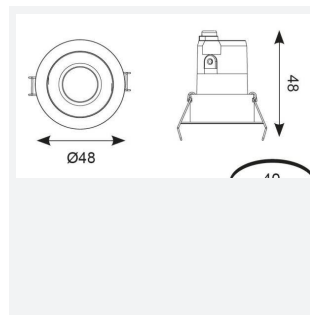

PRODUCT FEATURES

- Compact high performance architectural adjustable downlight suitable for residential applications
- Die-cast aluminium construction, powder coated
- Remote driver with plug and play connection
- Deep cut-off angle for glare control and comfort
- Mirror finished anodized reflector for optimum light control
- Powered by HEP

GENERAL INFORMATION	
Wattage	3W
Lumens Delivered	120lm
Lm/W	40lm/W
Beam Angle	30
CRI	90
CCT	4000K
Input	220/240V
Operating Temp	-20°C - 25°C
SDCM	3
UGR	10
Cut-Out Size	40mm

TECHNICAL INFORMATION	
Light Source	LED
Colour / Finish	Matt White
IP Rating	IP44
Class Protection	2
Internal / External	Internal
Surface / Recessed / Suspended	Recessed
Lumen Depreciation	L80 82,000h
Warranty (Years)	5
CE Mark	Yes
Diameter	48 mm
Height	48 mm