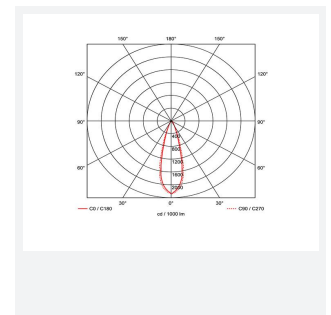

Unity GC Pro Fixed

Unity GC Pro 1 Fixed Downlight Cool White Switch
Code: AULEDGCP1/CW/DD1

Category	Downlights
Application	Ancillary, Commercial, Education, Hospitality, Residential, Retail
Specification	Architectural

GENERAL INFORMATION	
Wattage	3W
Lumens Delivered	120lm
Lm/W	40lm/W
Beam Angle	30
CRI	90
CCT	4000K
Input	220/240V
Operating Temp	-20°C - 25°C
SDCM	3
UGR	10
Cut-Out Size	40mm

TECHNICAL INFORMATION	
Light Source	LED
Colour / Finish	Matt White
IP Rating	IP44
Class Protection	2
Internal / External	Internal
Surface / Recessed / Suspended	Recessed
Lumen Depreciation	L80 82,000h
Warranty (Years)	5
CE Mark	Yes
Diameter	48 mm
Height	48 mm