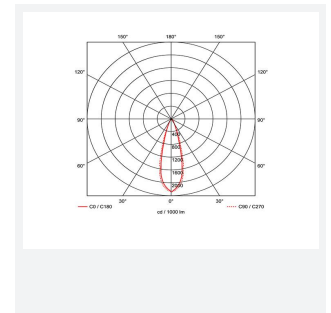

PRODUCT FEATURES

- Compact high performance architectural adjustable downlight suitable for residential applications
- Die-cast aluminium construction, powder coated
- Remote driver with plug and play connection
- Deep cut-off angle for glare control and comfort
- Mirror finished anodized reflector for optimum light control
- Powered by HEP

GENERAL INFORMATION	
Wattage	3W
Lumens Delivered	120lm
Lm/W	40lm/W
Beam Angle	30
CRI	90
CCT	4000K
Input	220-240V
Operating Temp	-20°C - 25°C
SDCM	3
UGR	10
Cut-Out Size	40mm

TECHNICAL INFORMATION	
Light Source	LED
Colour / Finish	Matt White
IP Rating	IP44
Class Protection	2
Internal / External	Internal
Surface / Recessed / Suspended	Recessed
Lumen Depreciation	L80 82,000h
Warranty (Years)	5
CE Mark	Yes
Diameter	48 mm
Height	48 mm