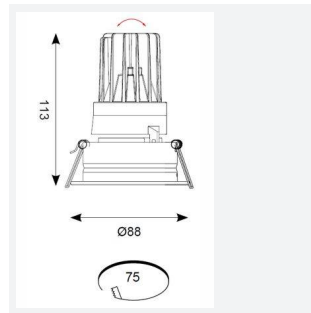

## PRODUCT FEATURES

- Compact high performance architectural adjustable downlight suitable for residential applications
- Die-cast aluminium construction, powder coated and 30° cut-off angle
- Mirror finished anodized reflector for optimum light control
- Triac dimmable as standard
- Deep cut-off angle for glare control and comfort
- 30° tilt angle
- Remote driver with plug and play connection
- Powered by HEP

GENERAL INFORMATION	
Wattage	12W
Lumens Delivered	370lm
Lm/W	31lm/W
Beam Angle	30
CRI	90
CCT	3000K
Input	220/240V
Operating Temp	-20°C - 25°C
SDCM	3
UGR	10
Cut-Out Size	75mm
Product Weight without Packaging	0.376 kg

TECHNICAL INFORMATION	
Light Source	LED
Colour / Finish	Matt White
IP Rating	IP20
Class Protection	2
Internal / External	Internal
Surface / Recessed / Suspended	Recessed
Lumen Depreciation	L70 50,000h
Warranty (Years)	5
CE Mark	Yes
Diameter	88 mm
Height	113 mm