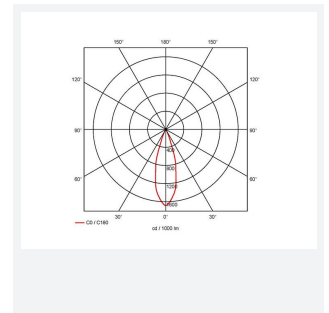

PRODUCT FEATURES

- Compact high performance architectural adjustable downlight suitable for residential applications
- Die-cast aluminium construction, powder coated and 30° cut-off angle
- Mirror finished anodized reflector for optimum light control
- Triac dimmable as standard
- Deep cut-off angle for glare control and comfort
- 30° tilt angle
- Remote driver with plug and play connection
- Powered by HEP

GENERAL INFORMATION	
Wattage	12W
Lumens Delivered	370lm
Lm/W	31lm/W
Beam Angle	30
CRI	90
CCT	3000K
Input	220/240V
Operating Temp	-20°C - 25°C
SDCM	3
UGR	10
Cut-Out Size	75mm
Product Weight without Packaging	0.376 kg

TECHNICAL INFORMATION	
Light Source	LED
Colour / Finish	Matt White
IP Rating	IP20
Class Protection	2
Internal / External	Internal
Surface / Recessed / Suspended	Recessed
Lumen Depreciation	L70 50,000h
Warranty (Years)	5
CE Mark	Yes
Diameter	88 mm
Height	113 mm