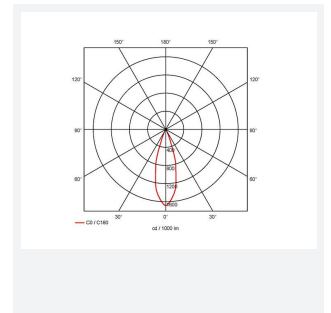

PRODUCT FEATURES

- Compact high performance architectural adjustable downlight suitable for residential applications
- Die-cast aluminium construction, powder coated and 30° cut-off angle
- Mirror finished anodized reflector for optimum light control
- Triac dimmable as standard
- Deep cut-off angle for glare control and comfort
- 30° tilt angle
- Remote driver with plug and play connection
- Powered by HEP

GENERAL INFORMATION	
Wattage	12W
Lumens Delivered	370lm
Lm/W	31lm/W
Beam Angle	30
CRI	90
CCT	3000K
Input	220/240V
Operating Temp	-20°C - 25°C
SDCM	3
UGR	10
Cut-Out Size	75mm
Product Weight without Packaging	0.54 kg

TECHNICAL INFORMATION	
Light Source	LED
Colour / Finish	Matt White
IP Rating	IP20
Class Protection	2
Internal / External	Internal
Surface / Recessed / Suspended	Recessed
Lumen Depreciation	L70 50,000h
Warranty (Years)	5
CE Mark	Yes
Diameter	88 mm
Height	113 mm