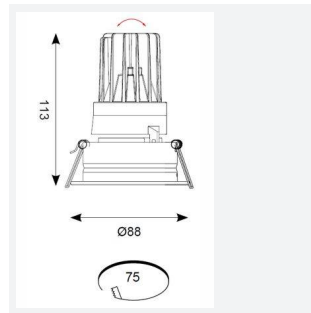

## PRODUCT FEATURES

- Compact high performance architectural adjustable downlight suitable for residential applications
- Die-cast aluminium construction, powder coated and 30° cut-off angle
- Mirror finished anodized reflector for optimum light control
- Triac dimmable as standard
- Deep cut-off angle for glare control and comfort
- 30° tilt angle
- Remote driver with plug and play connection
- Powered by HEP

GENERAL INFORMATION	
Wattage	12W
Lumens Delivered	370lm
Lm/W	31lm/W
Beam Angle	30
CRI	90
CCT	3000K
Input	220/240V
Operating Temp	-20°C - 25°C
SDCM	3
UGR	10
Cut-Out Size	75mm
Product Weight without Packaging	0.54 kg

TECHNICAL INFORMATION	
Light Source	LED
Colour / Finish	Matt White
IP Rating	IP20
Class Protection	2
Internal / External	Internal
Surface / Recessed / Suspended	Recessed
Lumen Depreciation	L70 50,000h
Warranty (Years)	5
CE Mark	Yes
Diameter	88 mm
Height	113 mm