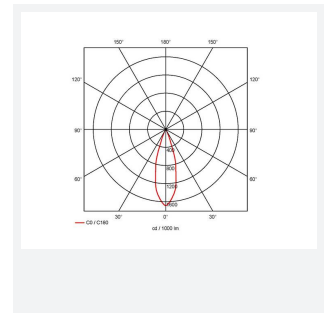

PRODUCT FEATURES

- Compact high performance architectural adjustable downlight suitable for residential applications
- Die-cast aluminium construction, powder coated and 30° cut-off angle
- Mirror finished anodized reflector for optimum light control
- Triac dimmable as standard
- Deep cut-off angle for glare control and comfort
- 30° tilt angle
- Remote driver with plug and play connection
- Powered by HEP

GENERAL INFORMATION	
Wattage	12W
Lumens Delivered	400lm
Lm/W	34lm/W
Beam Angle	30
CRI	90
CCT	4000K
Input	220-240V
Operating Temp	-20°C - 25°C
SDCM	3
UGR	10
Cut-Out Size	75mm
Product Weight without Packaging	0.376 kg

TECHNICAL INFORMATION	
Light Source	LED
Colour / Finish	Matt White
IP Rating	IP20
Class Protection	2
Internal / External	Internal
Surface / Recessed / Suspended	Recessed
Lumen Depreciation	L70 50,000h
Warranty (Years)	5
CE Mark	Yes
Diameter	88 mm
Height	113 mm