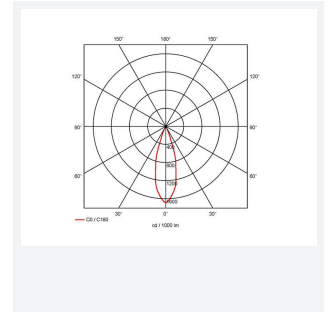

PRODUCT FEATURES

- Compact high performance architectural adjustable downlight suitable for residential applications
- Die-cast aluminium construction, powder coated and 30° cut-off angle
- Mirror finished anodized reflector for optimum light control
- Triac dimmable as standard
- Deep cut-off angle for glare control and comfort
- 30° tilt angle
- Remote driver with plug and play connection
- Powered by HEP

GENERAL INFORMATION	
Wattage	12W
Lumens Delivered	400lm
Lm/W	34lm/W
Beam Angle	30
CRI	90
CCT	4000K
Input	220/240V
Operating Temp	-20°C - 25°C
SDCM	3
UGR	10
Cut-Out Size	75mm
Product Weight without Packaging	0.376 kg

TECHNICAL INFORMATION	
Light Source	LED
Colour / Finish	Matt White
IP Rating	IP20
Class Protection	2
Internal / External	Internal
Surface / Recessed / Suspended	Recessed
Lumen Depreciation	L70 50,000h
Warranty (Years)	5
CE Mark	Yes
Diameter	88 mm
Height	113 mm