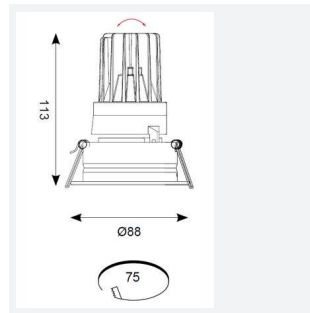

## PRODUCT FEATURES

- Compact high performance architectural adjustable downlight suitable for residential applications
- Die-cast aluminium construction, powder coated and 30° cut-off angle
- Mirror finished anodized reflector for optimum light control
- Triac dimmable as standard
- Deep cut-off angle for glare control and comfort
- 30° tilt angle
- Remote driver with plug and play connection
- Powered by HEP

GENERAL INFORMATION	
Wattage	12W
Lumens Delivered	400lm
Lm/W	34lm/W
Beam Angle	30
CRI	90
CCT	4000K
Input	220-240V
Operating Temp	-20°C - 25°C
SDCM	3
UGR	10
Cut-Out Size	75mm
Product Weight without Packaging	0.376 kg

TECHNICAL INFORMATION	
Light Source	LED
Colour / Finish	Matt White
IP Rating	IP20
Class Protection	2
Internal / External	Internal
Surface / Recessed / Suspended	Recessed
Lumen Depreciation	L70 50,000h
Warranty (Years)	5
CE Mark	Yes
Diameter	88 mm
Height	113 mm