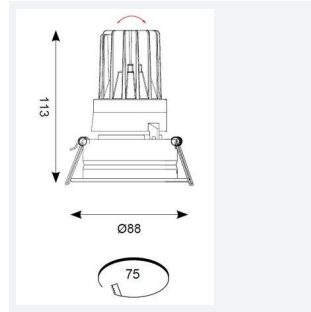

PRODUCT FEATURES

- Compact high performance architectural adjustable downlight suitable for residential applications
- Die-cast aluminium construction, powder coated and 30° cut-off angle
- Mirror finished anodized reflector for optimum light control
- Triac dimmable as standard
- Deep cut-off angle for glare control and comfort
- 30° tilt angle
- Remote driver with plug and play connection
- Powered by HEP

GENERAL INFORMATION	
Wattage	12W
Lumens Delivered	400lm
Lm/W	34lm/W
Beam Angle	30
CRI	90
CCT	4000K
Input	220/240V
Operating Temp	-20°C - 25°C
SDCM	3
UGR	10
Cut-Out Size	75mm
Product Weight without Packaging	0.376 kg

TECHNICAL INFORMATION	
Light Source	LED
Colour / Finish	Matt White
IP Rating	IP20
Class Protection	2
Internal / External	Internal
Surface / Recessed / Suspended	Recessed
Lumen Depreciation	L70 50,000h
Warranty (Years)	5
CE Mark	Yes
Diameter	88 mm
Height	113 mm