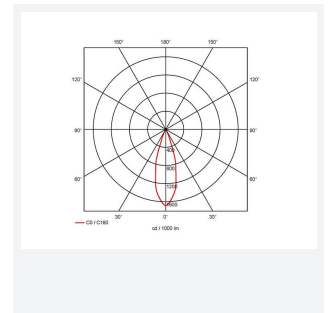

PRODUCT FEATURES

- Compact high performance architectural adjustable downlight suitable for residential applications
- Die-cast aluminium construction, powder coated and 30° cut-off angle
- Mirror finished anodized reflector for optimum light control
- Triac dimmable as standard
- Deep cut-off angle for glare control and comfort
- 30° tilt angle
- Remote driver with plug and play connection
- Powered by HEP

GENERAL INFORMATION	
Wattage	12W
Lumens Delivered	400lm
Lm/W	34lm/W
Beam Angle	30
CRI	90
CCT	4000K
Input	220/240V
Operating Temp	-20°C - 25°C
SDCM	3
UGR	10
Cut-Out Size	75mm
Product Weight without Packaging	0.54 kg

TECHNICAL INFORMATION	
Light Source	LED
Colour / Finish	Matt White
IP Rating	IP20
Class Protection	2
Internal / External	Internal
Surface / Recessed / Suspended	Recessed
Lumen Depreciation	L70 50,000h
Warranty (Years)	5
CE Mark	Yes
Diameter	88 mm
Height	113 mm