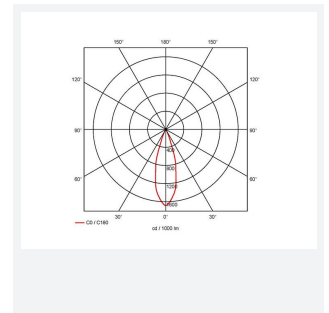

PRODUCT FEATURES

- Compact high performance architectural adjustable downlight suitable for residential applications
- Die-cast aluminium construction, powder coated and 30° cut-off angle
- Mirror finished anodized reflector for optimum light control
- Triac dimmable as standard
- Deep cut-off angle for glare control and comfort
- 30° tilt angle
- Remote driver with plug and play connection
- Powered by HEP

GENERAL INFORMATION	
Wattage	12W
Lumens Delivered	400lm
Lm/W	34lm/W
Beam Angle	30
CRI	90
CCT	4000K
Input	220-240V
Operating Temp	-20°C - 25°C
SDCM	3
UGR	10
Cut-Out Size	75mm
Product Weight without Packaging	0.54 kg

TECHNICAL INFORMATION	
Light Source	LED
Colour / Finish	Matt White
IP Rating	IP20
Class Protection	2
Internal / External	Internal
Surface / Recessed / Suspended	Recessed
Lumen Depreciation	L70 50,000h
Warranty (Years)	5
CE Mark	Yes
Diameter	88 mm
Height	113 mm