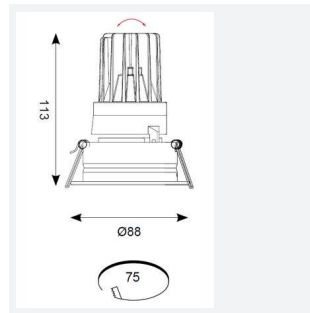

PRODUCT FEATURES

- Compact high performance architectural adjustable downlight suitable for residential applications
- Die-cast aluminium construction, powder coated and 30° cut-off angle
- Mirror finished anodized reflector for optimum light control
- Triac dimmable as standard
- Deep cut-off angle for glare control and comfort
- 30° tilt angle
- Remote driver with plug and play connection
- Powered by HEP

GENERAL INFORMATION	
Wattage	12W
Lumens Delivered	400lm
Lm/W	34lm/W
Beam Angle	30
CRI	90
CCT	4000K
Input	220/240V
Operating Temp	-20°C - 25°C
SDCM	3
UGR	10
Cut-Out Size	75mm
Product Weight without Packaging	0.54 kg

TECHNICAL INFORMATION	
Light Source	LED
Colour / Finish	Matt White
IP Rating	IP20
Class Protection	2
Internal / External	Internal
Surface / Recessed / Suspended	Recessed
Lumen Depreciation	L70 50,000h
Warranty (Years)	5
CE Mark	Yes
Diameter	88 mm
Height	113 mm