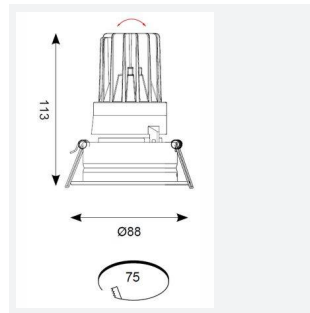

## PRODUCT FEATURES

- Compact high performance architectural adjustable downlight suitable for residential applications
- Die-cast aluminium construction, powder coated and 30° cut-off angle
- Mirror finished anodized reflector for optimum light control
- Triac dimmable as standard
- Deep cut-off angle for glare control and comfort
- 30° tilt angle
- Remote driver with plug and play connection
- Powered by HEP

GENERAL INFORMATION	
Wattage	12W
Lumens Delivered	400lm
Lm/W	34lm/W
Beam Angle	30
CRI	90
CCT	4000K
Input	220-240V
Operating Temp	-20°C - 25°C
SDCM	3
UGR	10
Cut-Out Size	75mm
Product Weight without Packaging	0.54 kg

TECHNICAL INFORMATION	
Light Source	LED
Colour / Finish	Matt White
IP Rating	IP20
Class Protection	2
Internal / External	Internal
Surface / Recessed / Suspended	Recessed
Lumen Depreciation	L70 50,000h
Warranty (Years)	5
CE Mark	Yes
Diameter	88 mm
Height	113 mm