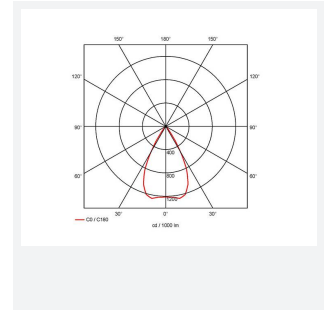

PRODUCT FEATURES

- IP44 (downlight only) compact high performance architectural downlight and gimbal suitable for commercial, hospitality and retail applications
- Die-cast aluminium construction, powder coated and 30° cut-off angle
- Anti-glare design to create visual comfort
- Powered by Tridonic
- 30° tilt angle (gimbal only)
- Mirror finished anodized reflector
- Remote driver with plug and play connection

GENERAL INFORMATION

Wattage	15
Lumens Delivered	1200lm
Lm/W	80lm/W
Beam Angle	55
CRI	90
CCT	3000K
Input	220/240V
Operating Temp	-20°C - 25°C
SDCM	3
UGR	18
Cut-Out Size	80
Energy efficiency class	E
Product Weight without Packaging	0.315 kg

TECHNICAL INFORMATION

Light Source	LED
Colour / Finish	White
IP Rating	IP20
Class Protection	2
Internal / External	Internal
Surface / Recessed / Suspended	Recessed
Warranty (Years)	5
CE Mark	Yes
Diameter	90 mm
Height	73 mm