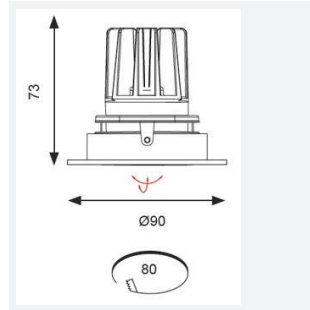

PRODUCT FEATURES

- IP44 (downlight only) compact high performance architectural downlight and gimbal suitable for commercial, hospitality and retail applications
- Die-cast aluminium construction, powder coated and 30° cut-off angle
- Anti-glare design to create visual comfort
- Powered by Tridonic
- 30° tilt angle (gimbal only)
- Mirror finished anodized reflector
- Remote driver with plug and play connection

GENERAL INFORMATION

Wattage	15
Lumens Delivered	1200lm
Lm/W	80lm/W
Beam Angle	55
CRI	90
CCT	3000K
Input	220/240V
Operating Temp	-20°C - 25°C
SDCM	3
UGR	18
Cut-Out Size	80
Energy efficiency class	E
Product Weight without Packaging	0.315 kg

TECHNICAL INFORMATION

Light Source	LED
Colour / Finish	White
IP Rating	IP20
Class Protection	2
Internal / External	Internal
Surface / Recessed / Suspended	Recessed
Warranty (Years)	5
CE Mark	Yes
Diameter	90 mm
Height	73 mm