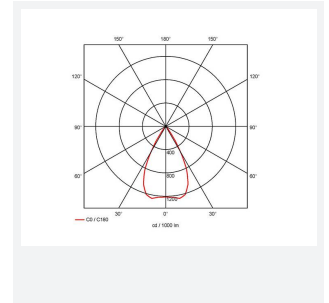

PRODUCT FEATURES

- IP44 (downlight only) compact high performance architectural downlight and gimbal suitable for commercial, hospitality and retail applications
- Die-cast aluminium construction, powder coated and 30° cut-off angle
- Anti-glare design to create visual comfort
- Powered by Tridonic
- 30° tilt angle (gimbal only)
- Mirror finished anodized reflector
- Remote driver with plug and play connection

GENERAL INFORMATION	
Wattage	15
Lumens Delivered	800lm
Lm/W	55lm/W
Beam Angle	55
CRI	90
CCT	3000K
Input	220/240V
Operating Temp	-20°C - 25°C
SDCM	3
UGR	19
Cut-Out Size	80
Energy efficiency class	E
Product Weight without Packaging	0.306 kg

TECHNICAL INFORMATION	
Light Source	LED
Colour / Finish	White
IP Rating	IP20
Class Protection	2
Internal / External	Internal
Surface / Recessed / Suspended	Recessed
Warranty (Years)	5
CE Mark	Yes
Diameter	90 mm
Height	73 mm