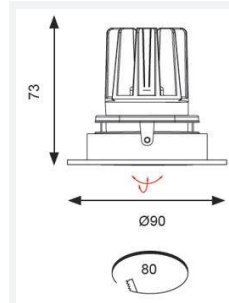

PRODUCT FEATURES

- IP44 (downlight only) compact high performance architectural downlight and gimbal suitable for commercial, hospitality and retail applications
- Die-cast aluminium construction, powder coated and 30° cut-off angle
- Anti-glare design to create visual comfort
- Powered by Tridonic
- 30° tilt angle (gimbal only)
- Mirror finished anodized reflector
- Remote driver with plug and play connection

GENERAL INFORMATION	
Wattage	15
Lumens Delivered	800lm
Lm/W	55lm/W
Beam Angle	55
CRI	90
CCT	3000K
Input	220/240V
Operating Temp	-20°C - 25°C
SDCM	3
UGR	19
Cut-Out Size	80
Energy efficiency class	E
Product Weight without Packaging	0.306 kg

TECHNICAL INFORMATION	
Light Source	LED
Colour / Finish	White
IP Rating	IP20
Class Protection	2
Internal / External	Internal
Surface / Recessed / Suspended	Recessed
Warranty (Years)	5
CE Mark	Yes
Diameter	90 mm
Height	73 mm