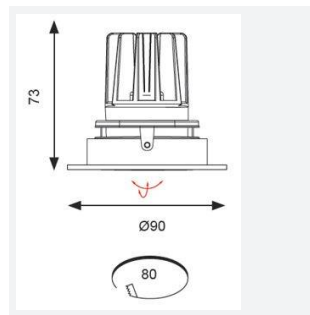

PRODUCT FEATURES

- IP44 (downlight only) compact high performance architectural downlight and gimbal suitable for commercial, hospitality and retail applications
- Die-cast aluminium construction, powder coated and 30° cut-off angle
- Anti-glare design to create visual comfort
- Powered by Tridonic
- 30° tilt angle (gimbal only)
- Mirror finished anodized reflector
- Remote driver with plug and play connection

GENERAL INFORMATION	
Wattage	15W
Lumens Delivered	800lm
Lm/W	55lm/W
Beam Angle	55
CRI	90
CCT	3000K
Input	220/240V
Operating Temp	0°C - 25°C
SDCM	5
UGR	19
Cut-Out Size	80mm

TECHNICAL INFORMATION	
Light Source	LED
Colour / Finish	White
IP Rating	IP20
Class Protection	2
Internal / External	Internal
Surface / Recessed / Suspended	Recessed
Lumen Depreciation	L70 50,000h
Warranty (Years)	5
CE Mark	Yes
Diameter	90 mm
Height	73 mm