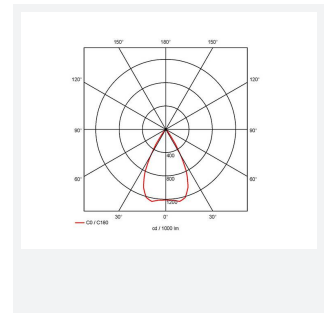

Unity 80 Gimbal

Unity 80 Gimbal Warm White Self-Test Emergency
Code: AULED80GIM/WW/SM3

Category	Downlights
Application	Ancillary, Commercial, Education, Hospitality, Residential, Retail
Specification	Architectural

GENERAL INFORMATION	
Wattage	15W
Lumens Delivered	800lm
Lm/W	55lm/W
Beam Angle	55
CRI	90
CCT	3000K
Input	220-240V
Operating Temp	0°C - 25°C
SDCM	5
UGR	19
Cut-Out Size	80mm

TECHNICAL INFORMATION	
Light Source	LED
Colour / Finish	White
IP Rating	IP20
Class Protection	2
Internal / External	Internal
Surface / Recessed / Suspended	Recessed
Lumen Depreciation	L70 50,000h
Warranty (Years)	5
CE Mark	Yes
Diameter	90 mm
Height	73 mm