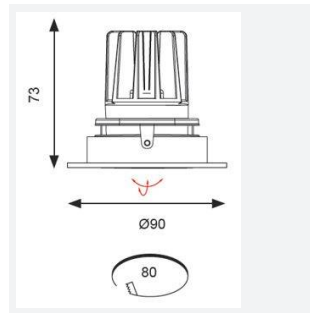

PRODUCT FEATURES

- IP44 (downlight only) compact high performance architectural downlight and gimbal suitable for commercial, hospitality and retail applications
- Die-cast aluminium construction, powder coated and 30° cut-off angle
- Anti-glare design to create visual comfort
- Powered by Tridonic
- 30° tilt angle (gimbal only)
- Mirror finished anodized reflector
- Remote driver with plug and play connection

GENERAL INFORMATION	
Wattage	15W
Lumens Delivered	800lm
Lm/W	55lm/W
Beam Angle	55
CRI	90
CCT	3000K
Input	220-240V
Operating Temp	0°C - 25°C
SDCM	5
UGR	19
Cut-Out Size	80mm

TECHNICAL INFORMATION	
Light Source	LED
Colour / Finish	White
IP Rating	IP20
Class Protection	2
Internal / External	Internal
Surface / Recessed / Suspended	Recessed
Lumen Depreciation	L70 50,000h
Warranty (Years)	5
CE Mark	Yes
Diameter	90 mm
Height	73 mm