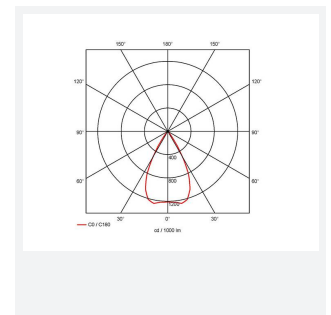

Unity 80 Gimbal

Unity 80 Gimbal Warm White Self-Test Emergency
Code: AULED80GIM/WW/SM3

Category	Downlights
Application	Ancillary, Commercial, Education, Hospitality, Residential, Retail
Specification	Architectural

GENERAL INFORMATION	
Wattage	15W
Lumens Delivered	800lm
Lm/W	55lm/W
Beam Angle	55
CRI	90
CCT	3000K
Input	220/240V
Operating Temp	0°C - 25°C
SDCM	5
UGR	19
Cut-Out Size	80mm

TECHNICAL INFORMATION	
Light Source	LED
Colour / Finish	White
IP Rating	IP20
Class Protection	2
Internal / External	Internal
Surface / Recessed / Suspended	Recessed
Lumen Depreciation	L70 50,000h
Warranty (Years)	5
CE Mark	Yes
Diameter	90 mm
Height	73 mm