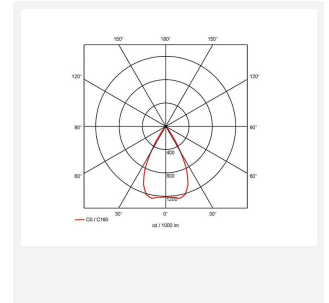

PRODUCT FEATURES

- IP44 (downlight only) compact high performance architectural downlight and gimbal suitable for commercial, hospitality and retail applications
- Die-cast aluminium construction, powder coated and 30° cut-off angle
- Anti-glare design to create visual comfort
- Powered by Tridonic
- 30° tilt angle (gimbal only)
- Mirror finished anodized reflector
- Remote driver with plug and play connection

GENERAL INFORMATION	
Wattage	15W
Lumens Delivered	800lm
Lm/W	55lm/W
Beam Angle	55
CRI	90
CCT	3000K
Input	220/240V
Operating Temp	-20°C - 25°C
SDCM	5
UGR	19
Cut-Out Size	80mm
Product Weight without Packaging	0.54 kg

TECHNICAL INFORMATION	
Light Source	LED
Colour / Finish	White
IP Rating	IP20
Class Protection	2
Internal / External	Internal
Surface / Recessed / Suspended	Recessed
Lumen Depreciation	L70 50,000h
Warranty (Years)	5
CE Mark	Yes
Diameter	90 mm
Height	73 mm