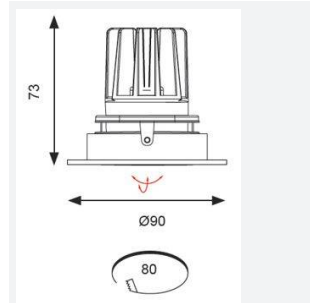

PRODUCT FEATURES

- IP44 (downlight only) compact high performance architectural downlight and gimbal suitable for commercial, hospitality and retail applications
- Die-cast aluminium construction, powder coated and 30° cut-off angle
- Anti-glare design to create visual comfort
- Powered by Tridonic
- 30° tilt angle (gimbal only)
- Mirror finished anodized reflector
- Remote driver with plug and play connection

GENERAL INFORMATION	
Wattage	15W
Lumens Delivered	800lm
Lm/W	55lm/W
Beam Angle	55
CRI	90
CCT	3000K
Input	220/240V
Operating Temp	-20°C - 25°C
SDCM	5
UGR	19
Cut-Out Size	80mm
Product Weight without Packaging	0.54 kg

TECHNICAL INFORMATION	
Light Source	LED
Colour / Finish	White
IP Rating	IP20
Class Protection	2
Internal / External	Internal
Surface / Recessed / Suspended	Recessed
Lumen Depreciation	L70 50,000h
Warranty (Years)	5
CE Mark	Yes
Diameter	90 mm
Height	73 mm