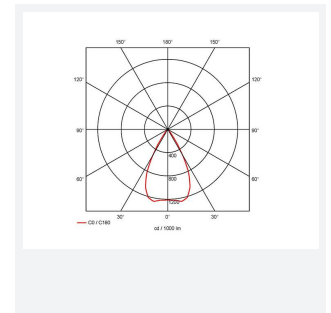

Unity 80 Gimbal

Category	Downlights
Application	Ancillary, Commercial, Education, Hospitality, Residential, Retail
Specification	Architectural

Code: AULED80GIM/WW/OCTO/SM3

- IP44 (downlight only) compact high performance architectural downlight and gimbal suitable for commercial, hospitality and retail applications
- Die-cast aluminium construction, powder coated and 30° cut-off angle
- Anti-glare design to create visual comfort
- Powered by Tridonic
- 30° tilt angle (gimbal only)
- Mirror finished anodized reflector
- Remote driver with plug and play connection

GENERAL INFORMATION	
Wattage	15W
Lumens Delivered	800lm
Lm/W	55lm/W
Beam Angle	55
CRI	90
CCT	3000K
Input	220-240V
Operating Temp	0°C - 25°C
SDCM	3
UGR	19
Cut-Out Size	80mm

TECHNICAL INFORMATION	
Light Source	LED
Colour / Finish	White
IP Rating	IP20
Class Protection	2
Internal / External	Internal
Surface / Recessed / Suspended	Recessed
Lumen Depreciation	L70 50,000h
Warranty (Years)	5
CE Mark	Yes
Diameter	90 mm
Height	73 mm