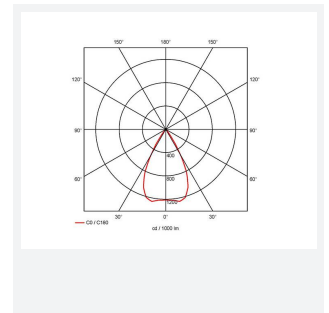

PRODUCT FEATURES

- IP44 (downlight only) compact high performance architectural downlight and gimbal suitable for commercial, hospitality and retail applications
- Die-cast aluminium construction, powder coated and 30° cut-off angle
- Anti-glare design to create visual comfort
- Powered by Tridonic
- 30° tilt angle (gimbal only)
- Mirror finished anodized reflector
- Remote driver with plug and play connection

GENERAL INFORMATION	
Wattage	15W
Lumens Delivered	800lm
Lm/W	55lm/W
Beam Angle	55
CRI	90
CCT	3000K
Input	220/240V
Operating Temp	0°C - 25°C
SDCM	3
UGR	19
Cut-Out Size	80mm
Product Weight without Packaging	0.01 kg

TECHNICAL INFORMATION	
Light Source	LED
Colour / Finish	White
IP Rating	IP20
Class Protection	2
Internal / External	Internal
Surface / Recessed / Suspended	Recessed
Lumen Depreciation	L70 50,000h
Warranty (Years)	5
CE Mark	Yes
Diameter	90 mm
Height	73 mm