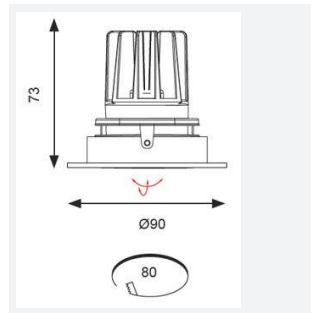

PRODUCT FEATURES

- IP44 (downlight only) compact high performance architectural downlight and gimbal suitable for commercial, hospitality and retail applications
- Die-cast aluminium construction, powder coated and 30° cut-off angle
- Anti-glare design to create visual comfort
- Powered by Tridonic
- 30° tilt angle (gimbal only)
- Mirror finished anodized reflector
- Remote driver with plug and play connection

GENERAL INFORMATION	
Wattage	15W
Lumens Delivered	800lm
Lm/W	55lm/W
Beam Angle	55
CRI	90
CCT	3000K
Input	220/240V
Operating Temp	0°C - 25°C
SDCM	3
UGR	19
Cut-Out Size	80mm
Product Weight without Packaging	0.01 kg

TECHNICAL INFORMATION	
Light Source	LED
Colour / Finish	White
IP Rating	IP20
Class Protection	2
Internal / External	Internal
Surface / Recessed / Suspended	Recessed
Lumen Depreciation	L70 50,000h
Warranty (Years)	5
CE Mark	Yes
Diameter	90 mm
Height	73 mm