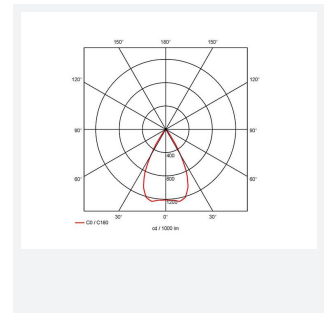

Unity 80 Gimbal

Category	Downlights
Application	Ancillary, Commercial, Education, Hospitality, Residential, Retail
Specification	Architectural

Code: AULED80GIM/WW/OCTO/DM3