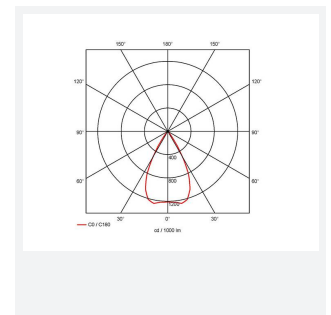

PRODUCT FEATURES

- IP44 (downlight only) compact high performance architectural downlight and gimbal suitable for commercial, hospitality and retail applications
- Die-cast aluminium construction, powder coated and 30° cut-off angle
- Anti-glare design to create visual comfort
- Powered by Tridonic
- 30° tilt angle (gimbal only)
- Mirror finished anodized reflector
- Remote driver with plug and play connection

GENERAL INFORMATION	
Wattage	15W
Lumens Delivered	800lm
Lm/W	55lm/W
Beam Angle	55
CRI	90
CCT	3000K
Input	220/240V
Operating Temp	0°C - 25°C
SDCM	5
UGR	19
Cut-Out Size	80mm
Product Weight without Packaging	0.841 kg

TECHNICAL INFORMATION	
Light Source	LED
Colour / Finish	White
IP Rating	IP20
Class Protection	2
Internal / External	Internal
Surface / Recessed / Suspended	Recessed
Lumen Depreciation	L70 50,000h
Warranty (Years)	5
CE Mark	Yes
Diameter	90 mm
Height	73 mm