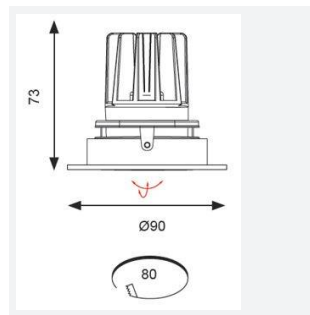

PRODUCT FEATURES

- IP44 (downlight only) compact high performance architectural downlight and gimbal suitable for commercial, hospitality and retail applications
- Die-cast aluminium construction, powder coated and 30° cut-off angle
- Anti-glare design to create visual comfort
- Powered by Tridonic
- 30° tilt angle (gimbal only)
- Mirror finished anodized reflector
- Remote driver with plug and play connection

GENERAL INFORMATION	
Wattage	15W
Lumens Delivered	800lm
Lm/W	55lm/W
Beam Angle	55
CRI	90
CCT	3000K
Input	220/240V
Operating Temp	0°C - 25°C
SDCM	5
UGR	19
Cut-Out Size	80mm
Product Weight without Packaging	0.841 kg

TECHNICAL INFORMATION	
Light Source	LED
Colour / Finish	White
IP Rating	IP20
Class Protection	2
Internal / External	Internal
Surface / Recessed / Suspended	Recessed
Lumen Depreciation	L70 50,000h
Warranty (Years)	5
CE Mark	Yes
Diameter	90 mm
Height	73 mm