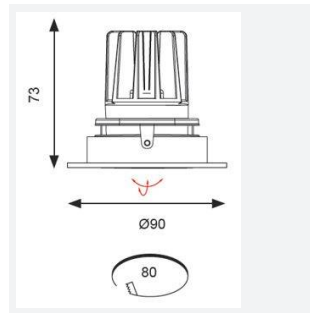

PRODUCT FEATURES

- IP44 (downlight only) compact high performance architectural downlight and gimbal suitable for commercial, hospitality and retail applications
- Die-cast aluminium construction, powder coated and 30° cut-off angle
- Anti-glare design to create visual comfort
- Powered by Tridonic
- 30° tilt angle (gimbal only)
- Mirror finished anodized reflector
- Remote driver with plug and play connection

GENERAL INFORMATION	
Wattage	15W
Lumens Delivered	800lm
Lm/W	55lm/W
Beam Angle	55
CRI	90
CCT	3000K
Input	220/240V
Operating Temp	0°C - 25°C
SDCM	5
UGR	19
Cut-Out Size	80mm

TECHNICAL INFORMATION	
Light Source	LED
Colour / Finish	White
IP Rating	IP20
Class Protection	2
Internal / External	Internal
Surface / Recessed / Suspended	Recessed
Lumen Depreciation	L70 50,000h
Warranty (Years)	5
CE Mark	Yes
Diameter	90 mm
Height	73 mm