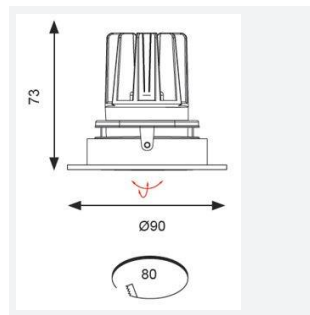

- IP44 (downlight only) compact high performance architectural downlight and gimbal suitable for commercial, hospitality and retail applications
- Die-cast aluminium construction, powder coated and 30° cut-off angle
- Anti-glare design to create visual comfort
- Powered by Tridonic
- 30° tilt angle (gimbal only)
- Mirror finished anodized reflector
- Remote driver with plug and play connection

GENERAL INFORMATION	
Wattage	15W
Lumens Delivered	800lm
Lm/W	55lm/W
Beam Angle	55
CRI	90
CCT	3000K
Input	220-240V
Operating Temp	0°C - 25°C
SDCM	5
UGR	19
Cut-Out Size	80mm

TECHNICAL INFORMATION	
Light Source	LED
Colour / Finish	White
IP Rating	IP20
Class Protection	2
Internal / External	Internal
Surface / Recessed / Suspended	Recessed
Lumen Depreciation	L70 50,000h
Warranty (Years)	5
CE Mark	Yes
Diameter	90 mm
Height	73 mm