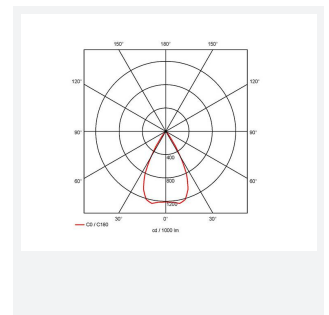

- IP44 (downlight only) compact high performance architectural downlight and gimbal suitable for commercial, hospitality and retail applications
- Die-cast aluminium construction, powder coated and 30° cut-off angle
- Anti-glare design to create visual comfort
- Powered by Tridonic
- 30° tilt angle (gimbal only)
- Mirror finished anodized reflector
- Remote driver with plug and play connection

GENERAL INFORMATION	
Wattage	15W
Lumens Delivered	800lm
Lm/W	55lm/W
Beam Angle	55
CRI	90
CCT	3000K
Input	220-240V
Operating Temp	0°C - 25°C
SDCM	5
UGR	19
Cut-Out Size	80mm

TECHNICAL INFORMATION	
Light Source	LED
Colour / Finish	White
IP Rating	IP20
Class Protection	2
Internal / External	Internal
Surface / Recessed / Suspended	Recessed
Lumen Depreciation	L70 50,000h
Warranty (Years)	5
CE Mark	Yes
Diameter	90 mm
Height	73 mm