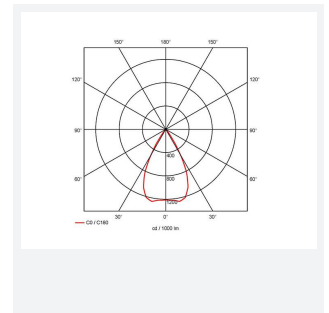

PRODUCT FEATURES

- IP44 (downlight only) compact high performance architectural downlight and gimbal suitable for commercial, hospitality and retail applications
- Die-cast aluminium construction, powder coated and 30° cut-off angle
- Anti-glare design to create visual comfort
- Powered by Tridonic
- 30° tilt angle (gimbal only)
- Mirror finished anodized reflector
- Remote driver with plug and play connection

GENERAL INFORMATION	
Wattage	15W
Lumens Delivered	800lm
Lm/W	55lm/W
Beam Angle	55
CRI	90
CCT	3000K
Input	220/240V
Operating Temp	0°C - 25°C
SDCM	5
UGR	19
Cut-Out Size	80mm

TECHNICAL INFORMATION	
Light Source	LED
Colour / Finish	White
IP Rating	IP20
Class Protection	2
Internal / External	Internal
Surface / Recessed / Suspended	Recessed
Lumen Depreciation	L70 50,000h
Warranty (Years)	5
CE Mark	Yes
Diameter	90 mm
Height	73 mm