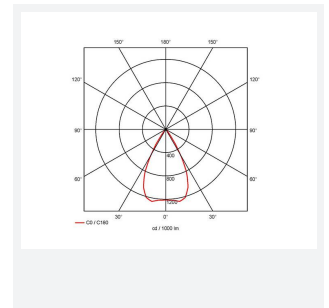

PRODUCT FEATURES

- IP44 (downlight only) compact high performance architectural downlight and gimbal suitable for commercial, hospitality and retail applications
- Die-cast aluminium construction, powder coated and 30° cut-off angle
- Anti-glare design to create visual comfort
- Powered by Tridonic
- 30° tilt angle (gimbal only)
- Mirror finished anodized reflector
- Remote driver with plug and play connection

GENERAL INFORMATION	
Wattage	15W
Lumens Delivered	800lm
Lm/W	55lm/W
Beam Angle	55
CRI	90
CCT	3000K
Input	220-240V
Operating Temp	-20°C - 25°C
SDCM	5
UGR	19
Cut-Out Size	80mm
Product Weight without Packaging	0.01 kg

TECHNICAL INFORMATION	
Light Source	LED
Colour / Finish	White
IP Rating	IP20
Class Protection	2
Internal / External	Internal
Surface / Recessed / Suspended	Recessed
Lumen Depreciation	L70 50,000h
Warranty (Years)	5
CE Mark	Yes
Diameter	90 mm
Height	73 mm