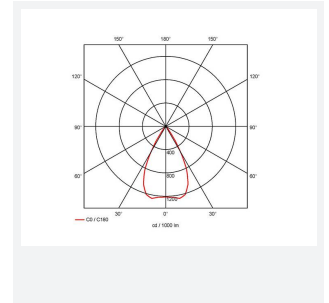

PRODUCT FEATURES

- IP44 (downlight only) compact high performance architectural downlight and gimbal suitable for commercial, hospitality and retail applications
- Die-cast aluminium construction, powder coated and 30° cut-off angle
- Anti-glare design to create visual comfort
- Powered by Tridonic
- 30° tilt angle (gimbal only)
- Mirror finished anodized reflector
- Remote driver with plug and play connection

GENERAL INFORMATION	
Wattage	15W
Lumens Delivered	800lm
Lm/W	55lm/W
Beam Angle	55
CRI	90
CCT	3000K
Input	220/240V
Operating Temp	-20°C - 25°C
SDCM	5
UGR	19
Cut-Out Size	80mm
Product Weight without Packaging	0.01 kg

TECHNICAL INFORMATION	
Light Source	LED
Colour / Finish	White
IP Rating	IP20
Class Protection	2
Internal / External	Internal
Surface / Recessed / Suspended	Recessed
Lumen Depreciation	L70 50,000h
Warranty (Years)	5
CE Mark	Yes
Diameter	90 mm
Height	73 mm