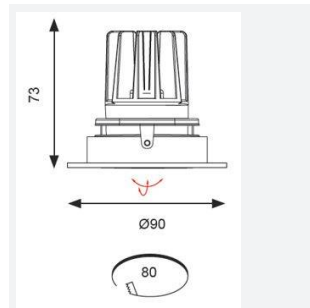

PRODUCT FEATURES

- IP44 (downlight only) compact high performance architectural downlight and gimbal suitable for commercial, hospitality and retail applications
- Die-cast aluminium construction, powder coated and 30° cut-off angle
- Anti-glare design to create visual comfort
- Powered by Tridonic
- 30° tilt angle (gimbal only)
- Mirror finished anodized reflector
- Remote driver with plug and play connection

GENERAL INFORMATION	
Wattage	15W
Lumens Delivered	800lm
Lm/W	55lm/W
Beam Angle	55
CRI	90
CCT	3000K
Input	220-240V
Operating Temp	-20°C - 25°C
SDCM	5
UGR	19
Cut-Out Size	80mm
Product Weight without Packaging	0.01 kg

TECHNICAL INFORMATION	
Light Source	LED
Colour / Finish	White
IP Rating	IP20
Class Protection	2
Internal / External	Internal
Surface / Recessed / Suspended	Recessed
Lumen Depreciation	L70 50,000h
Warranty (Years)	5
CE Mark	Yes
Diameter	90 mm
Height	73 mm