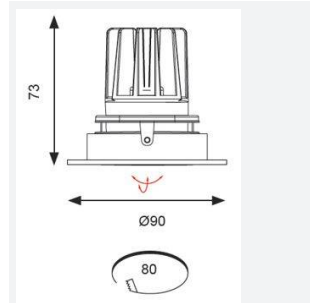

PRODUCT FEATURES

- IP44 (downlight only) compact high performance architectural downlight and gimbal suitable for commercial, hospitality and retail applications
- Die-cast aluminium construction, powder coated and 30° cut-off angle
- Anti-glare design to create visual comfort
- Powered by Tridonic
- 30° tilt angle (gimbal only)
- Mirror finished anodized reflector
- Remote driver with plug and play connection

GENERAL INFORMATION	
Wattage	15W
Lumens Delivered	800lm
Lm/W	55lm/W
Beam Angle	55
CRI	90
CCT	3000K
Input	220/240V
Operating Temp	-20°C - 25°C
SDCM	5
UGR	19
Cut-Out Size	80mm
Product Weight without Packaging	0.01 kg

TECHNICAL INFORMATION	
Light Source	LED
Colour / Finish	White
IP Rating	IP20
Class Protection	2
Internal / External	Internal
Surface / Recessed / Suspended	Recessed
Lumen Depreciation	L70 50,000h
Warranty (Years)	5
CE Mark	Yes
Diameter	90 mm
Height	73 mm