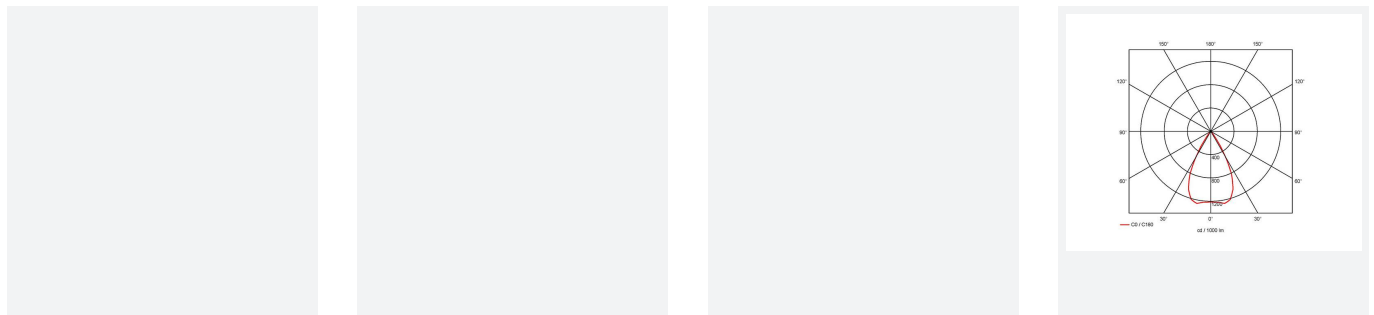

Unity 80 Gimbal

Unity 80 Gimbal Warm White 1-10V Self-Test
Code: AULED80GIM/WW/DD4/SM3

Category	Downlights
Application	Ancillary, Commercial, Education, Hospitality, Residential, Retail
Specification	Architectural

PRODUCT FEATURES

- IP44 (downlight only) compact high performance architectural downlight and gimbal suitable for commercial, hospitality and retail applications
- Die-cast aluminium construction, powder coated and 30° cut-off angle
- Anti-glare design to create visual comfort
- Powered by Tridonic
- 30° tilt angle (gimbal only)
- Mirror finished anodized reflector
- Remote driver with plug and play connection

GENERAL INFORMATION	
Wattage	15W
Lumens Delivered	800lm
Lm/W	55lm/W
Beam Angle	55
CRI	90
CCT	3000K
Input	220-240V
Operating Temp	0°C - 25°C
SDCM	3
UGR	19
Cut-Out Size	80mm

TECHNICAL INFORMATION	
Light Source	LED
Colour / Finish	White
IP Rating	IP20
Class Protection	2
Internal / External	Internal
Surface / Recessed / Suspended	Recessed
Lumen Depreciation	L70 50,000h
Warranty (Years)	5
CE Mark	Yes
Diameter	90 mm
Height	73 mm