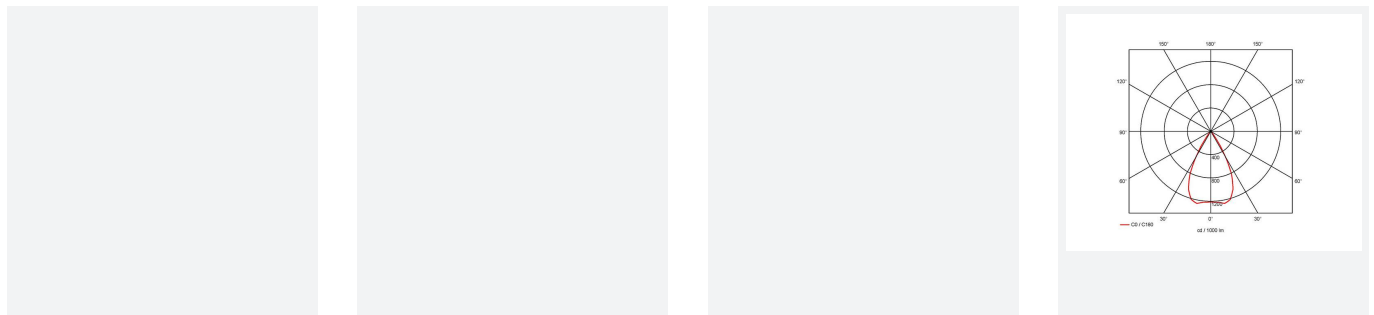

Unity 80 Gimbal

Unity 80 Gimbal Warm White 1-10V Self-Test
Code: AULED80GIM/WW/DD4/SM3

Category	Downlights
Application	Ancillary, Commercial, Education, Hospitality, Residential, Retail
Specification	Architectural

PRODUCT FEATURES

- IP44 (downlight only) compact high performance architectural downlight and gimbal suitable for commercial, hospitality and retail applications
- Die-cast aluminium construction, powder coated and 30° cut-off angle
- Anti-glare design to create visual comfort
- Powered by Tridonic
- 30° tilt angle (gimbal only)
- Mirror finished anodized reflector
- Remote driver with plug and play connection

GENERAL INFORMATION	
Wattage	15W
Lumens Delivered	800lm
Lm/W	55lm/W
Beam Angle	55
CRI	90
CCT	3000K
Input	220/240V
Operating Temp	0°C - 25°C
SDCM	3
UGR	19
Cut-Out Size	80mm

TECHNICAL INFORMATION	
Light Source	LED
Colour / Finish	White
IP Rating	IP20
Class Protection	2
Internal / External	Internal
Surface / Recessed / Suspended	Recessed
Lumen Depreciation	L70 50,000h
Warranty (Years)	5
CE Mark	Yes
Diameter	90 mm
Height	73 mm