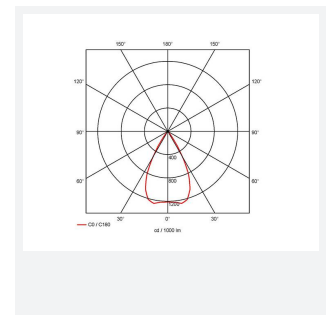

Unity 80 Gimbal

Unity 80 Gimbal Warm White 1-10V Emergency
Code: AULED80GIM/WW/DD4/M3

Category	Downlights
Application	Ancillary, Commercial, Education, Hospitality, Residential, Retail
Specification	Architectural

GENERAL INFORMATION	
Wattage	15W
Lumens Delivered	800lm
Lm/W	55lm/W
Beam Angle	55
CRI	90
CCT	3000K
Input	220-240V
Operating Temp	0°C - 25°C
SDCM	3
UGR	19
Cut-Out Size	80mm
Product Weight without Packaging	0.01 kg

TECHNICAL INFORMATION	
Light Source	LED
Colour / Finish	White
IP Rating	IP20
Class Protection	2
Internal / External	Internal
Surface / Recessed / Suspended	Recessed
Lumen Depreciation	L70 50,000h
Warranty (Years)	5
CE Mark	Yes
Diameter	90 mm
Height	73 mm