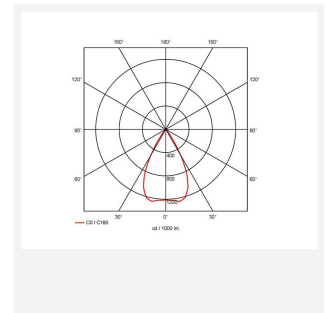

Unity 80 Gimbal

Unity 80 Gimbal Warm White 1-10V Emergency
Code: AULED80GIM/WW/DD4/M3

Category	Downlights
Application	Ancillary, Commercial, Education, Hospitality, Residential, Retail
Specification	Architectural

GENERAL INFORMATION	
Wattage	15W
Lumens Delivered	800lm
Lm/W	55lm/W
Beam Angle	55
CRI	90
CCT	3000K
Input	220/240V
Operating Temp	0°C - 25°C
SDCM	3
UGR	19
Cut-Out Size	80mm
Product Weight without Packaging	0.01 kg

TECHNICAL INFORMATION	
Light Source	LED
Colour / Finish	White
IP Rating	IP20
Class Protection	2
Internal / External	Internal
Surface / Recessed / Suspended	Recessed
Lumen Depreciation	L70 50,000h
Warranty (Years)	5
CE Mark	Yes
Diameter	90 mm
Height	73 mm