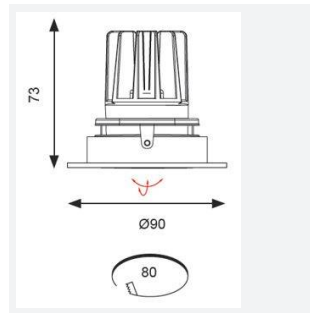

PRODUCT FEATURES

- IP44 (downlight only) compact high performance architectural downlight and gimbal suitable for commercial, hospitality and retail applications
- Die-cast aluminium construction, powder coated and 30° cut-off angle
- Anti-glare design to create visual comfort
- Powered by Tridonic
- 30° tilt angle (gimbal only)
- Mirror finished anodized reflector
- Remote driver with plug and play connection

GENERAL INFORMATION	
Wattage	15W
Lumens Delivered	800lm
Lm/W	55lm/W
Beam Angle	55
CRI	90
CCT	3000K
Input	220/240V
Operating Temp	0°C - 25°C
SDCM	3
UGR	19
Cut-Out Size	80mm
Product Weight without Packaging	0.01 kg

TECHNICAL INFORMATION	
Light Source	LED
Colour / Finish	White
IP Rating	IP20
Class Protection	2
Internal / External	Internal
Surface / Recessed / Suspended	Recessed
Lumen Depreciation	L70 50,000h
Warranty (Years)	5
CE Mark	Yes
Diameter	90 mm
Height	73 mm