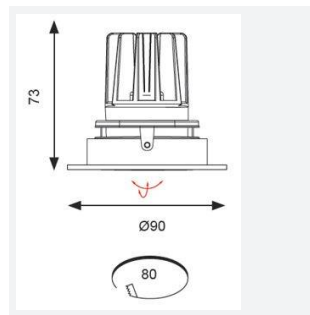

PRODUCT FEATURES

- IP44 (downlight only) compact high performance architectural downlight and gimbal suitable for commercial, hospitality and retail applications
- Die-cast aluminium construction, powder coated and 30° cut-off angle
- Anti-glare design to create visual comfort
- Powered by Tridonic
- 30° tilt angle (gimbal only)
- Mirror finished anodized reflector
- Remote driver with plug and play connection

GENERAL INFORMATION	
Wattage	15W
Lumens Delivered	800lm
Lm/W	55lm/W
Beam Angle	55
CRI	90
CCT	3000K
Input	220-240V
Operating Temp	0°C - 25°C
SDCM	3
UGR	19
Cut-Out Size	80mm
Product Weight without Packaging	0.01 kg

TECHNICAL INFORMATION	
Light Source	LED
Colour / Finish	White
IP Rating	IP20
Class Protection	2
Internal / External	Internal
Surface / Recessed / Suspended	Recessed
Lumen Depreciation	L70 50,000h
Warranty (Years)	5
CE Mark	Yes
Diameter	90 mm
Height	73 mm