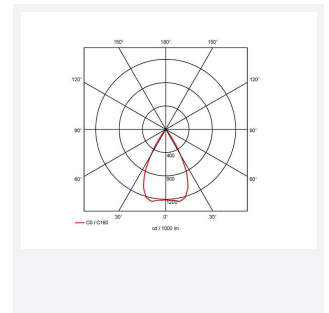

# Unity 80 Gimbal

<b>Category</b>	Downlights
<b>Application</b>	Ancillary, Commercial, Education, Hospitality, Residential, Retail
<b>Specification</b>	Architectural

**Code:** AULED80GIM/WW/DD4/DM3

- IP44 (downlight only) compact high performance architectural downlight and gimbal suitable for commercial, hospitality and retail applications
- Die-cast aluminium construction, powder coated and 30° cut-off angle
- Anti-glare design to create visual comfort
- Powered by Tridonic
- 30° tilt angle (gimbal only)
- Mirror finished anodized reflector
- Remote driver with plug and play connection

GENERAL INFORMATION	
Wattage	15W
Lumens Delivered	800lm
Lm/W	55lm/W
Beam Angle	55
CRI	90
CCT	3000K
Input	220-240V
Operating Temp	0°C - 25°C
SDCM	5
UGR	19
Cut-Out Size	80mm

TECHNICAL INFORMATION	
Light Source	LED
Colour / Finish	White
IP Rating	IP20
Class Protection	2
Internal / External	Internal
Surface / Recessed / Suspended	Recessed
Lumen Depreciation	L70 50,000h
Warranty (Years)	5
CE Mark	Yes
Diameter	90 mm
Height	73 mm