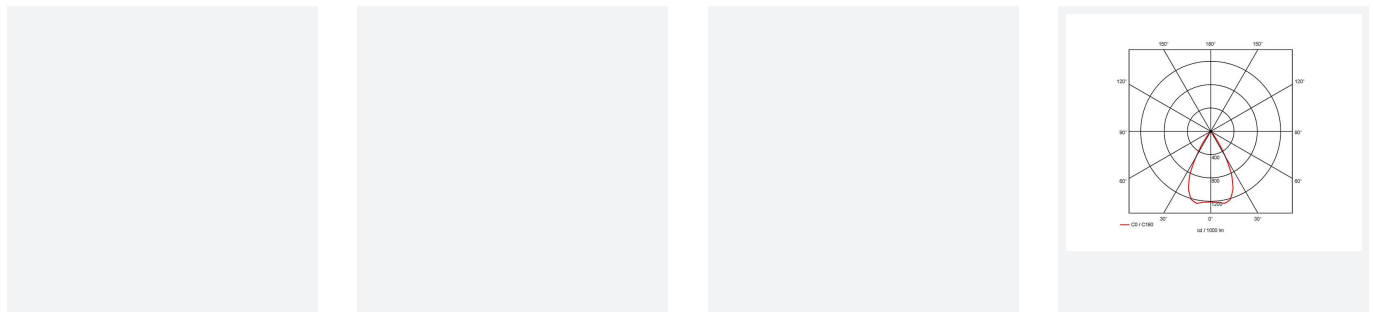

Unity 80 Gimbal

Unity 80 Gimbal Warm White 1-10V DALI-
Code: AULED80GIM/WW/DD4/DM3

Category	Downlights
Application	Ancillary, Commercial, Education, Hospitality, Residential, Retail
Specification	Architectural

PRODUCT FEATURES

- IP44 (downlight only) compact high performance architectural downlight and gimbal suitable for commercial, hospitality and retail applications
- Die-cast aluminium construction, powder coated and 30° cut-off angle
- Anti-glare design to create visual comfort
- Powered by Tridonic
- 30° tilt angle (gimbal only)
- Mirror finished anodized reflector
- Remote driver with plug and play connection

GENERAL INFORMATION	
Wattage	15W
Lumens Delivered	800lm
Lm/W	55lm/W
Beam Angle	55
CRI	90
CCT	3000K
Input	220-240V
Operating Temp	0°C - 25°C
SDCM	5
UGR	19
Cut-Out Size	80mm

TECHNICAL INFORMATION	
Light Source	LED
Colour / Finish	White
IP Rating	IP20
Class Protection	2
Internal / External	Internal
Surface / Recessed / Suspended	Recessed
Lumen Depreciation	L70 50,000h
Warranty (Years)	5
CE Mark	Yes
Diameter	90 mm
Height	73 mm