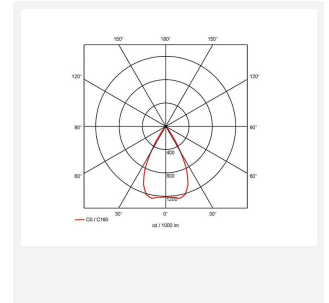

PRODUCT FEATURES

- IP44 (downlight only) compact high performance architectural downlight and gimbal suitable for commercial, hospitality and retail applications
- Die-cast aluminium construction, powder coated and 30° cut-off angle
- Anti-glare design to create visual comfort
- Powered by Tridonic
- 30° tilt angle (gimbal only)
- Mirror finished anodized reflector
- Remote driver with plug and play connection

GENERAL INFORMATION	
Wattage	15W
Lumens Delivered	800lm
Lm/W	55lm/W
Beam Angle	55
CRI	90
CCT	3000K
Input	220/240V
Operating Temp	-20°C - 25°C
SDCM	5
UGR	19
Cut-Out Size	80mm
Product Weight without Packaging	0.38 kg

TECHNICAL INFORMATION	
Light Source	LED
Colour / Finish	White
IP Rating	IP20
Class Protection	2
Internal / External	Internal
Surface / Recessed / Suspended	Recessed
Lumen Depreciation	L70 50,000h
Warranty (Years)	5
CE Mark	Yes
Diameter	90 mm
Height	73 mm