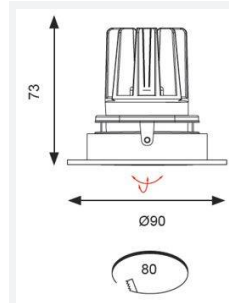

PRODUCT FEATURES

- IP44 (downlight only) compact high performance architectural downlight and gimbal suitable for commercial, hospitality and retail applications
- Die-cast aluminium construction, powder coated and 30° cut-off angle
- Anti-glare design to create visual comfort
- Powered by Tridonic
- 30° tilt angle (gimbal only)
- Mirror finished anodized reflector
- Remote driver with plug and play connection

GENERAL INFORMATION	
Wattage	15W
Lumens Delivered	800lm
Lm/W	55lm/W
Beam Angle	55
CRI	90
CCT	3000K
Input	220/240V
Operating Temp	-20°C - 25°C
SDCM	5
UGR	19
Cut-Out Size	80mm
Product Weight without Packaging	0.38 kg

TECHNICAL INFORMATION	
Light Source	LED
Colour / Finish	White
IP Rating	IP20
Class Protection	2
Internal / External	Internal
Surface / Recessed / Suspended	Recessed
Lumen Depreciation	L70 50,000h
Warranty (Years)	5
CE Mark	Yes
Diameter	90 mm
Height	73 mm