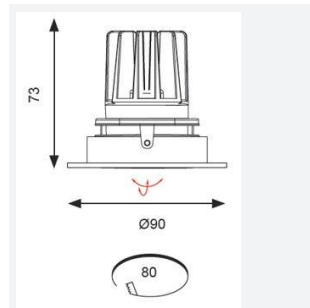

PRODUCT FEATURES

- IP44 (downlight only) compact high performance architectural downlight and gimbal suitable for commercial, hospitality and retail applications
- Die-cast aluminium construction, powder coated and 30° cut-off angle
- Anti-glare design to create visual comfort
- Powered by Tridonic
- 30° tilt angle (gimbal only)
- Mirror finished anodized reflector
- Remote driver with plug and play connection

GENERAL INFORMATION	
Wattage	15W
Lumens Delivered	800lm
Lm/W	55lm/W
Beam Angle	55
CRI	90
CCT	3000K
Input	220-240V
Operating Temp	-20°C - 25°C
SDCM	5
UGR	19
Cut-Out Size	80mm
Product Weight without Packaging	0.38 kg

TECHNICAL INFORMATION	
Light Source	LED
Colour / Finish	White
IP Rating	IP20
Class Protection	2
Internal / External	Internal
Surface / Recessed / Suspended	Recessed
Lumen Depreciation	L70 50,000h
Warranty (Years)	5
CE Mark	Yes
Diameter	90 mm
Height	73 mm