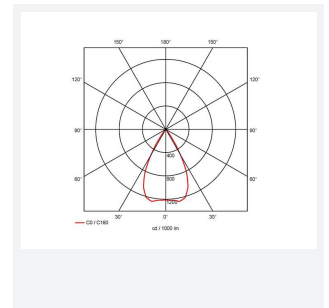

PRODUCT FEATURES

- IP44 (downlight only) compact high performance architectural downlight and gimbal suitable for commercial, hospitality and retail applications
- Die-cast aluminium construction, powder coated and 30° cut-off angle
- Anti-glare design to create visual comfort
- Powered by Tridonic
- 30° tilt angle (gimbal only)
- Mirror finished anodized reflector
- Remote driver with plug and play connection

GENERAL INFORMATION	
Wattage	15W
Lumens Delivered	800lm
Lm/W	55lm/W
Beam Angle	55
CRI	90
CCT	3000K
Input	220-240V
Operating Temp	-20°C - 25°C
SDCM	5
UGR	19
Cut-Out Size	80mm
Product Weight without Packaging	0.38 kg

TECHNICAL INFORMATION	
Light Source	LED
Colour / Finish	White
IP Rating	IP20
Class Protection	2
Internal / External	Internal
Surface / Recessed / Suspended	Recessed
Lumen Depreciation	L70 50,000h
Warranty (Years)	5
CE Mark	Yes
Diameter	90 mm
Height	73 mm