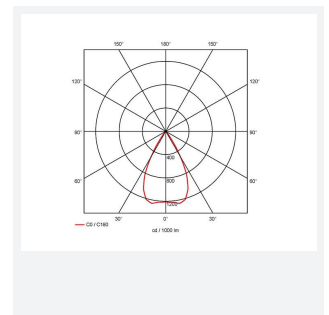

PRODUCT FEATURES

- IP44 (downlight only) compact high performance architectural downlight and gimbal suitable for commercial, hospitality and retail applications
- Die-cast aluminium construction, powder coated and 30° cut-off angle
- Anti-glare design to create visual comfort
- Powered by Tridonic
- 30° tilt angle (gimbal only)
- Mirror finished anodized reflector
- Remote driver with plug and play connection

GENERAL INFORMATION	
Wattage	15W
Lumens Delivered	800lm
Lm/W	55lm/W
Beam Angle	55
CRI	90
CCT	3000K
Input	220/240V
Operating Temp	0°C - 25°C
SDCM	3
UGR	19
Cut-Out Size	80mm
Product Weight without Packaging	0.01 kg

TECHNICAL INFORMATION	
Light Source	LED
Colour / Finish	White
IP Rating	IP20
Class Protection	2
Internal / External	Internal
Surface / Recessed / Suspended	Recessed
Lumen Depreciation	L70 50,000h
Warranty (Years)	5
CE Mark	Yes
Diameter	90 mm
Height	73 mm