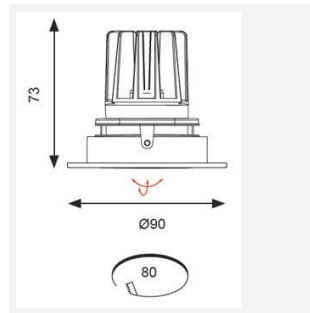

PRODUCT FEATURES

- IP44 (downlight only) compact high performance architectural downlight and gimbal suitable for commercial, hospitality and retail applications
- Die-cast aluminium construction, powder coated and 30° cut-off angle
- Anti-glare design to create visual comfort
- Powered by Tridonic
- 30° tilt angle (gimbal only)
- Mirror finished anodized reflector
- Remote driver with plug and play connection

GENERAL INFORMATION	
Wattage	15W
Lumens Delivered	800lm
Lm/W	55lm/W
Beam Angle	55
CRI	90
CCT	3000K
Input	220-240V
Operating Temp	0°C - 25°C
SDCM	3
UGR	19
Cut-Out Size	80mm
Product Weight without Packaging	0.01 kg

TECHNICAL INFORMATION	
Light Source	LED
Colour / Finish	White
IP Rating	IP20
Class Protection	2
Internal / External	Internal
Surface / Recessed / Suspended	Recessed
Lumen Depreciation	L70 50,000h
Warranty (Years)	5
CE Mark	Yes
Diameter	90 mm
Height	73 mm