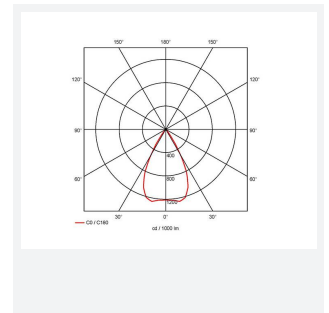

PRODUCT FEATURES

- IP44 (downlight only) compact high performance architectural downlight and gimbal suitable for commercial, hospitality and retail applications
- Die-cast aluminium construction, powder coated and 30° cut-off angle
- Anti-glare design to create visual comfort
- Powered by Tridonic
- 30° tilt angle (gimbal only)
- Mirror finished anodized reflector
- Remote driver with plug and play connection

GENERAL INFORMATION	
Wattage	15W
Lumens Delivered	800lm
Lm/W	55lm/W
Beam Angle	55
CRI	90
CCT	3000K
Input	220-240V
Operating Temp	0°C - 25°C
SDCM	3
UGR	19
Cut-Out Size	80mm
Product Weight without Packaging	0.01 kg

TECHNICAL INFORMATION	
Light Source	LED
Colour / Finish	White
IP Rating	IP20
Class Protection	2
Internal / External	Internal
Surface / Recessed / Suspended	Recessed
Lumen Depreciation	L70 50,000h
Warranty (Years)	5
CE Mark	Yes
Diameter	90 mm
Height	73 mm