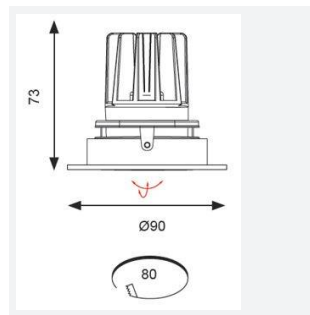

PRODUCT FEATURES

- IP44 (downlight only) compact high performance architectural downlight and gimbal suitable for commercial, hospitality and retail applications
- Die-cast aluminium construction, powder coated and 30° cut-off angle
- Anti-glare design to create visual comfort
- Powered by Tridonic
- 30° tilt angle (gimbal only)
- Mirror finished anodized reflector
- Remote driver with plug and play connection

GENERAL INFORMATION	
Wattage	15W
Lumens Delivered	800lm
Lm/W	55lm/W
Beam Angle	55
CRI	90
CCT	3000K
Input	220/240V
Operating Temp	0°C - 25°C
SDCM	3
UGR	19
Cut-Out Size	80mm
Product Weight without Packaging	0.01 kg

TECHNICAL INFORMATION	
Light Source	LED
Colour / Finish	White
IP Rating	IP20
Class Protection	2
Internal / External	Internal
Surface / Recessed / Suspended	Recessed
Lumen Depreciation	L70 50,000h
Warranty (Years)	5
CE Mark	Yes
Diameter	90 mm
Height	73 mm