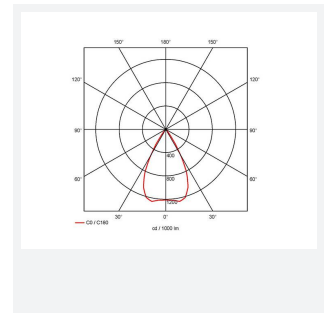

Unity 80 Gimbal

Category	Downlights
Application	Ancillary, Commercial, Education, Hospitality, Residential, Retail
Specification	Architectural

Code: AULED80GIM/WW/DD3/DM3

- IP44 (downlight only) compact high performance architectural downlight and gimbal suitable for commercial, hospitality and retail applications
- Die-cast aluminium construction, powder coated and 30° cut-off angle
- Anti-glare design to create visual comfort
- Powered by Tridonic
- 30° tilt angle (gimbal only)
- Mirror finished anodized reflector
- Remote driver with plug and play connection

GENERAL INFORMATION	
Wattage	15W
Lumens Delivered	800lm
Lm/W	55lm/W
Beam Angle	55
CRI	90
CCT	3000K
Input	220-240V
Operating Temp	0°C - 25°C
SDCM	3
UGR	19
Cut-Out Size	80mm

TECHNICAL INFORMATION	
Light Source	LED
Colour / Finish	White
IP Rating	IP20
Class Protection	2
Internal / External	Internal
Surface / Recessed / Suspended	Recessed
Lumen Depreciation	L70 50,000h
Warranty (Years)	5
CE Mark	Yes
Diameter	90 mm
Height	73 mm