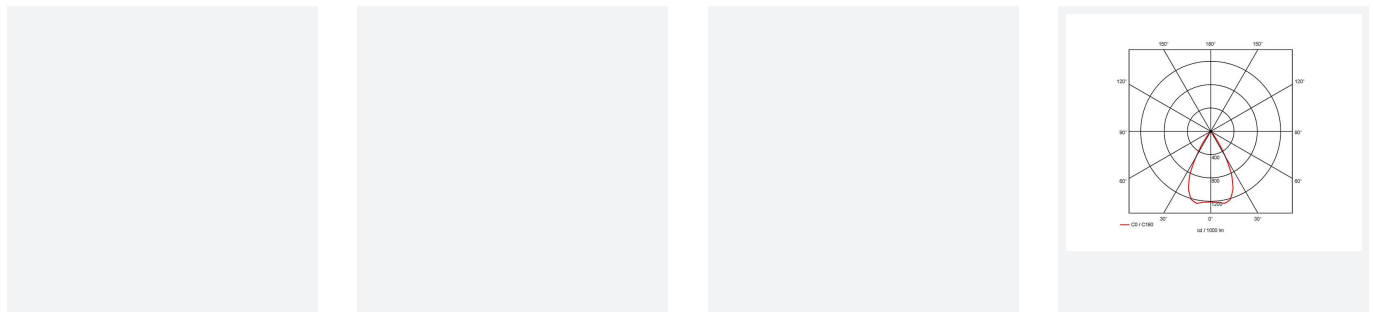

Unity 80 Gimbal

Unity 80 Gimbal Warm White DALI DALI-
Code: AULED80GIM/WW/DD3/DM3

Category	Downlights
Application	Ancillary, Commercial, Education, Hospitality, Residential, Retail
Specification	Architectural

PRODUCT FEATURES

- IP44 (downlight only) compact high performance architectural downlight and gimbal suitable for commercial, hospitality and retail applications
- Die-cast aluminium construction, powder coated and 30° cut-off angle
- Anti-glare design to create visual comfort
- Powered by Tridonic
- 30° tilt angle (gimbal only)
- Mirror finished anodized reflector
- Remote driver with plug and play connection

GENERAL INFORMATION	
Wattage	15W
Lumens Delivered	800lm
Lm/W	55lm/W
Beam Angle	55
CRI	90
CCT	3000K
Input	220/240V
Operating Temp	0°C - 25°C
SDCM	3
UGR	19
Cut-Out Size	80mm

TECHNICAL INFORMATION	
Light Source	LED
Colour / Finish	White
IP Rating	IP20
Class Protection	2
Internal / External	Internal
Surface / Recessed / Suspended	Recessed
Lumen Depreciation	L70 50,000h
Warranty (Years)	5
CE Mark	Yes
Diameter	90 mm
Height	73 mm