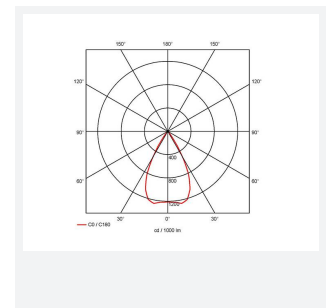

Unity 80 Gimbal

Unity 80 Gimbal Warm White DSI
Code: AULED80GIM/WW/DD2

Category	Downlights
Application	Ancillary, Commercial, Education, Hospitality, Residential, Retail
Specification	Architectural

- IP44 (downlight only) compact high performance architectural downlight and gimbal suitable for commercial, hospitality and retail applications
- Die-cast aluminium construction, powder coated and 30° cut-off angle
- Anti-glare design to create visual comfort
- Powered by Tridonic
- 30° tilt angle (gimbal only)
- Mirror finished anodized reflector
- Remote driver with plug and play connection

GENERAL INFORMATION	
Wattage	15W
Lumens Delivered	800lm
Lm/W	55lm/W
Beam Angle	55
CRI	90
CCT	3000K
Input	220-240V
Operating Temp	-20°C - 25°C
SDCM	3
UGR	19
Cut-Out Size	80mm

TECHNICAL INFORMATION	
Light Source	LED
Colour / Finish	White
IP Rating	IP20
Class Protection	2
Internal / External	Internal
Surface / Recessed / Suspended	Recessed
Lumen Depreciation	L70 50,000h
Warranty (Years)	5
CE Mark	Yes
Diameter	90 mm
Height	73 mm