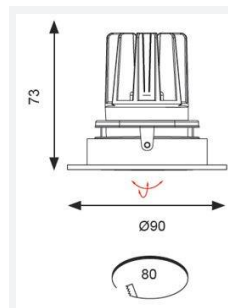

- IP44 (downlight only) compact high performance architectural downlight and gimbal suitable for commercial, hospitality and retail applications
- Die-cast aluminium construction, powder coated and 30° cut-off angle
- Anti-glare design to create visual comfort
- Powered by Tridonic
- 30° tilt angle (gimbal only)
- Mirror finished anodized reflector
- Remote driver with plug and play connection

GENERAL INFORMATION	
Wattage	15W
Lumens Delivered	800lm
Lm/W	55lm/W
Beam Angle	55
CRI	90
CCT	3000K
Input	220-240V
Operating Temp	-20°C - 25°C
SDCM	3
UGR	19
Cut-Out Size	80mm

TECHNICAL INFORMATION	
Light Source	LED
Colour / Finish	White
IP Rating	IP20
Class Protection	2
Internal / External	Internal
Surface / Recessed / Suspended	Recessed
Lumen Depreciation	L70 50,000h
Warranty (Years)	5
CE Mark	Yes
Diameter	90 mm
Height	73 mm