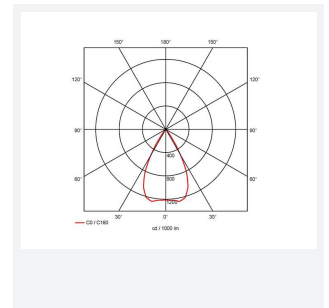

PRODUCT FEATURES

- IP44 (downlight only) compact high performance architectural downlight and gimbal suitable for commercial, hospitality and retail applications
- Die-cast aluminium construction, powder coated and 30° cut-off angle
- Anti-glare design to create visual comfort
- Powered by Tridonic
- 30° tilt angle (gimbal only)
- Mirror finished anodized reflector
- Remote driver with plug and play connection

GENERAL INFORMATION	
Wattage	15W
Lumens Delivered	800lm
Lm/W	55lm/W
Beam Angle	55
CRI	90
CCT	3000K
Input	220/240V
Operating Temp	-20°C - 25°C
SDCM	3
UGR	19
Cut-Out Size	80mm

TECHNICAL INFORMATION	
Light Source	LED
Colour / Finish	White
IP Rating	IP20
Class Protection	2
Internal / External	Internal
Surface / Recessed / Suspended	Recessed
Lumen Depreciation	L70 50,000h
Warranty (Years)	5
CE Mark	Yes
Diameter	90 mm
Height	73 mm