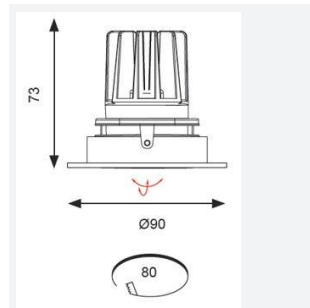

PRODUCT FEATURES

- IP44 (downlight only) compact high performance architectural downlight and gimbal suitable for commercial, hospitality and retail applications
- Die-cast aluminium construction, powder coated and 30° cut-off angle
- Anti-glare design to create visual comfort
- Powered by Tridonic
- 30° tilt angle (gimbal only)
- Mirror finished anodized reflector
- Remote driver with plug and play connection

GENERAL INFORMATION	
Wattage	15W
Lumens Delivered	800lm
Lm/W	55lm/W
Beam Angle	55
CRI	90
CCT	3000K
Input	220/240V
Operating Temp	-20°C - 25°C
SDCM	3
UGR	19
Cut-Out Size	80mm

TECHNICAL INFORMATION	
Light Source	LED
Colour / Finish	White
IP Rating	IP20
Class Protection	2
Internal / External	Internal
Surface / Recessed / Suspended	Recessed
Lumen Depreciation	L70 50,000h
Warranty (Years)	5
CE Mark	Yes
Diameter	90 mm
Height	73 mm