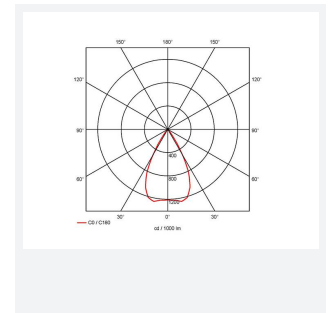

PRODUCT FEATURES

- IP44 (downlight only) compact high performance architectural downlight and gimbal suitable for commercial, hospitality and retail applications
- Die-cast aluminium construction, powder coated and 30° cut-off angle
- Anti-glare design to create visual comfort
- Powered by Tridonic
- 30° tilt angle (gimbal only)
- Mirror finished anodized reflector
- Remote driver with plug and play connection

GENERAL INFORMATION	
Wattage	15W
Lumens Delivered	800lm
Lm/W	55lm/W
Beam Angle	55
CRI	90
CCT	3000K
Input	220-240V
Operating Temp	0°C - 25°C
SDCM	5
UGR	19
Cut-Out Size	80mm
Product Weight without Packaging	0.01 kg

TECHNICAL INFORMATION	
Light Source	LED
Colour / Finish	White
IP Rating	IP20
Class Protection	2
Internal / External	Internal
Surface / Recessed / Suspended	Recessed
Lumen Depreciation	L70 50,000h
Warranty (Years)	5
CE Mark	Yes
Diameter	90 mm
Height	73 mm