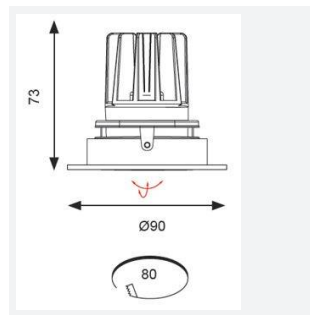

PRODUCT FEATURES

- IP44 (downlight only) compact high performance architectural downlight and gimbal suitable for commercial, hospitality and retail applications
- Die-cast aluminium construction, powder coated and 30° cut-off angle
- Anti-glare design to create visual comfort
- Powered by Tridonic
- 30° tilt angle (gimbal only)
- Mirror finished anodized reflector
- Remote driver with plug and play connection

GENERAL INFORMATION	
Wattage	15W
Lumens Delivered	800lm
Lm/W	55lm/W
Beam Angle	55
CRI	90
CCT	3000K
Input	220/240V
Operating Temp	0°C - 25°C
SDCM	5
UGR	19
Cut-Out Size	80mm
Product Weight without Packaging	0.01 kg

TECHNICAL INFORMATION	
Light Source	LED
Colour / Finish	White
IP Rating	IP20
Class Protection	2
Internal / External	Internal
Surface / Recessed / Suspended	Recessed
Lumen Depreciation	L70 50,000h
Warranty (Years)	5
CE Mark	Yes
Diameter	90 mm
Height	73 mm