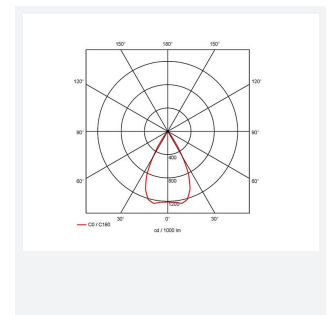

PRODUCT FEATURES

- IP44 (downlight only) compact high performance architectural downlight and gimbal suitable for commercial, hospitality and retail applications
- Die-cast aluminium construction, powder coated and 30° cut-off angle
- Anti-glare design to create visual comfort
- Powered by Tridonic
- 30° tilt angle (gimbal only)
- Mirror finished anodized reflector
- Remote driver with plug and play connection

GENERAL INFORMATION	
Wattage	15W
Lumens Delivered	800lm
Lm/W	55lm/W
Beam Angle	55
CRI	90
CCT	3000K
Input	220/240V
Operating Temp	0°C - 25°C
SDCM	5
UGR	19
Cut-Out Size	80mm
Product Weight without Packaging	0.01 kg

TECHNICAL INFORMATION	
Light Source	LED
Colour / Finish	White
IP Rating	IP20
Class Protection	2
Internal / External	Internal
Surface / Recessed / Suspended	Recessed
Lumen Depreciation	L70 50,000h
Warranty (Years)	5
CE Mark	Yes
Diameter	90 mm
Height	73 mm