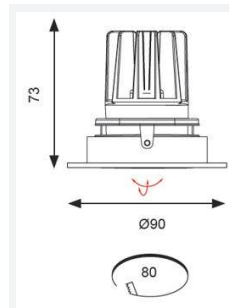

PRODUCT FEATURES

- IP44 (downlight only) compact high performance architectural downlight and gimbal suitable for commercial, hospitality and retail applications
- Die-cast aluminium construction, powder coated and 30° cut-off angle
- Anti-glare design to create visual comfort
- Powered by Tridonic
- 30° tilt angle (gimbal only)
- Mirror finished anodized reflector
- Remote driver with plug and play connection

GENERAL INFORMATION	
Wattage	15W
Lumens Delivered	800lm
Lm/W	55lm/W
Beam Angle	55
CRI	90
CCT	3000K
Input	220/240V
Operating Temp	-20°C - 25°C
SDCM	5
UGR	19
Cut-Out Size	80mm
Product Weight without Packaging	0.505 kg

TECHNICAL INFORMATION	
Light Source	LED
Colour / Finish	White
IP Rating	IP20
Class Protection	2
Internal / External	Internal
Surface / Recessed / Suspended	Recessed
Lumen Depreciation	L70 50,000h
Warranty (Years)	5
CE Mark	Yes
Diameter	90 mm
Height	73 mm