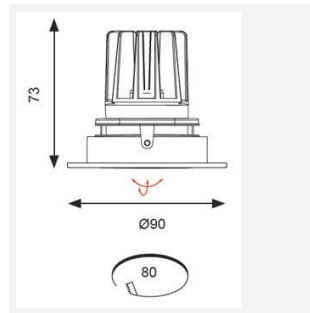

PRODUCT FEATURES

- IP44 (downlight only) compact high performance architectural downlight and gimbal suitable for commercial, hospitality and retail applications
- Die-cast aluminium construction, powder coated and 30° cut-off angle
- Anti-glare design to create visual comfort
- Powered by Tridonic
- 30° tilt angle (gimbal only)
- Mirror finished anodized reflector
- Remote driver with plug and play connection

GENERAL INFORMATION	
Wattage	15W
Lumens Delivered	800lm
Lm/W	55lm/W
Beam Angle	55
CRI	90
CCT	3000K
Input	220-240V
Operating Temp	-20°C - 25°C
SDCM	5
UGR	19
Cut-Out Size	80mm
Product Weight without Packaging	0.505 kg

TECHNICAL INFORMATION	
Light Source	LED
Colour / Finish	White
IP Rating	IP20
Class Protection	2
Internal / External	Internal
Surface / Recessed / Suspended	Recessed
Lumen Depreciation	L70 50,000h
Warranty (Years)	5
CE Mark	Yes
Diameter	90 mm
Height	73 mm