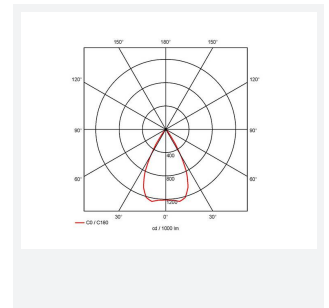

PRODUCT FEATURES

- IP44 (downlight only) compact high performance architectural downlight and gimbal suitable for commercial, hospitality and retail applications
- Die-cast aluminium construction, powder coated and 30° cut-off angle
- Anti-glare design to create visual comfort
- Powered by Tridonic
- 30° tilt angle (gimbal only)
- Mirror finished anodized reflector
- Remote driver with plug and play connection

GENERAL INFORMATION	
Wattage	15W
Lumens Delivered	800lm
Lm/W	55lm/W
Beam Angle	55
CRI	90
CCT	3000K
Input	220/240V
Operating Temp	-20°C - 25°C
SDCM	5
UGR	19
Cut-Out Size	80mm
Product Weight without Packaging	0.505 kg

TECHNICAL INFORMATION	
Light Source	LED
Colour / Finish	White
IP Rating	IP20
Class Protection	2
Internal / External	Internal
Surface / Recessed / Suspended	Recessed
Lumen Depreciation	L70 50,000h
Warranty (Years)	5
CE Mark	Yes
Diameter	90 mm
Height	73 mm