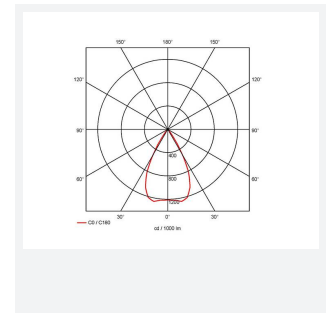

PRODUCT FEATURES

- IP44 (downlight only) compact high performance architectural downlight and gimbal suitable for commercial, hospitality and retail applications
- Die-cast aluminium construction, powder coated and 30° cut-off angle
- Anti-glare design to create visual comfort
- Powered by Tridonic
- 30° tilt angle (gimbal only)
- Mirror finished anodized reflector
- Remote driver with plug and play connection

GENERAL INFORMATION	
Wattage	15W
Lumens Delivered	800lm
Lm/W	55lm/W
Beam Angle	55
CRI	90
CCT	3000K
Input	220-240V
Operating Temp	-20°C - 25°C
SDCM	5
UGR	19
Cut-Out Size	80mm
Product Weight without Packaging	0.505 kg

TECHNICAL INFORMATION	
Light Source	LED
Colour / Finish	White
IP Rating	IP20
Class Protection	2
Internal / External	Internal
Surface / Recessed / Suspended	Recessed
Lumen Depreciation	L70 50,000h
Warranty (Years)	5
CE Mark	Yes
Diameter	90 mm
Height	73 mm