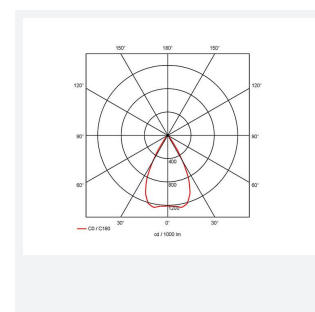

Unity 80 Gimbal

Category	Downlights
Application	Ancillary, Commercial, Education, Hospitality, Residential, Retail
Specification	Architectural

Code: AULED80GIM/WW/DD1/SM3