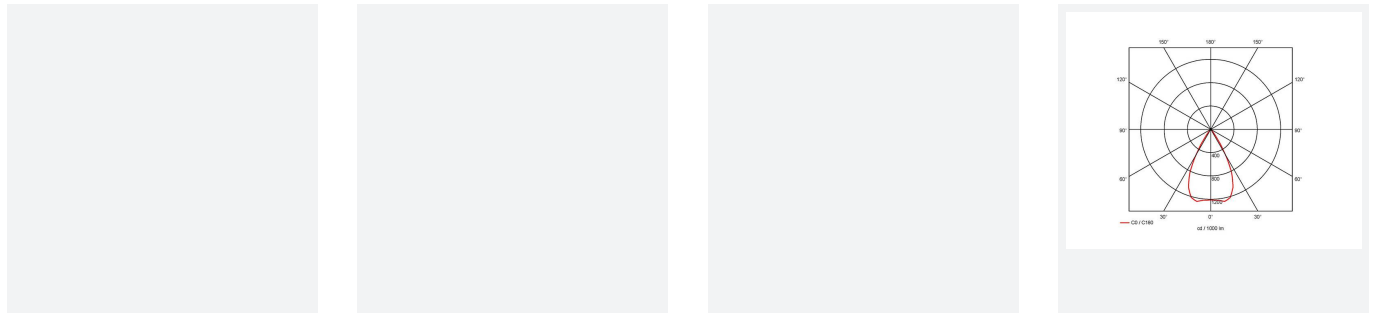

Unity 80 Gimbal

Unity 80 Gimbal Warm White Switch Dim Self-Test
Code: AULED80GIM/WW/DD1/SM3

Category	Downlights
Application	Ancillary, Commercial, Education, Hospitality, Residential, Retail
Specification	Architectural

PRODUCT FEATURES

- IP44 (downlight only) compact high performance architectural downlight and gimbal suitable for commercial, hospitality and retail applications
- Die-cast aluminium construction, powder coated and 30° cut-off angle
- Anti-glare design to create visual comfort
- Powered by Tridonic
- 30° tilt angle (gimbal only)
- Mirror finished anodized reflector
- Remote driver with plug and play connection

GENERAL INFORMATION	
Wattage	15W
Lumens Delivered	800lm
Lm/W	55lm/W
Beam Angle	55
CRI	90
CCT	3000K
Input	220/240V
Operating Temp	0°C - 25°C
SDCM	3
UGR	19
Cut-Out Size	80mm

TECHNICAL INFORMATION	
Light Source	LED
Colour / Finish	White
IP Rating	IP20
Class Protection	2
Internal / External	Internal
Surface / Recessed / Suspended	Recessed
Lumen Depreciation	L70 50,000h
Warranty (Years)	5
CE Mark	Yes
Diameter	90 mm
Height	73 mm