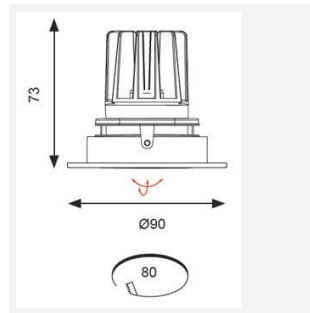

PRODUCT FEATURES

- IP44 (downlight only) compact high performance architectural downlight and gimbal suitable for commercial, hospitality and retail applications
- Die-cast aluminium construction, powder coated and 30° cut-off angle
- Anti-glare design to create visual comfort
- Powered by Tridonic
- 30° tilt angle (gimbal only)
- Mirror finished anodized reflector
- Remote driver with plug and play connection

GENERAL INFORMATION	
Wattage	15W
Lumens Delivered	800lm
Lm/W	55lm/W
Beam Angle	55
CRI	90
CCT	3000K
Input	220/240V
Operating Temp	0°C - 25°C
SDCM	5
UGR	19
Cut-Out Size	80mm
Product Weight without Packaging	0.01 kg

TECHNICAL INFORMATION	
Light Source	LED
Colour / Finish	White
IP Rating	IP20
Class Protection	2
Internal / External	Internal
Surface / Recessed / Suspended	Recessed
Lumen Depreciation	L70 50,000h
Warranty (Years)	5
CE Mark	Yes
Diameter	90 mm
Height	73 mm