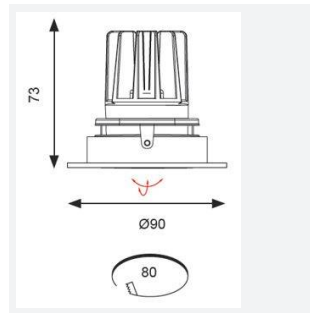

PRODUCT FEATURES

- IP44 (downlight only) compact high performance architectural downlight and gimbal suitable for commercial, hospitality and retail applications
- Die-cast aluminium construction, powder coated and 30° cut-off angle
- Anti-glare design to create visual comfort
- Powered by Tridonic
- 30° tilt angle (gimbal only)
- Mirror finished anodized reflector
- Remote driver with plug and play connection

GENERAL INFORMATION	
Wattage	15W
Lumens Delivered	800lm
Lm/W	55lm/W
Beam Angle	55
CRI	90
CCT	3000K
Input	220-240V
Operating Temp	0°C - 25°C
SDCM	5
UGR	19
Cut-Out Size	80mm
Product Weight without Packaging	0.01 kg

TECHNICAL INFORMATION	
Light Source	LED
Colour / Finish	White
IP Rating	IP20
Class Protection	2
Internal / External	Internal
Surface / Recessed / Suspended	Recessed
Lumen Depreciation	L70 50,000h
Warranty (Years)	5
CE Mark	Yes
Diameter	90 mm
Height	73 mm