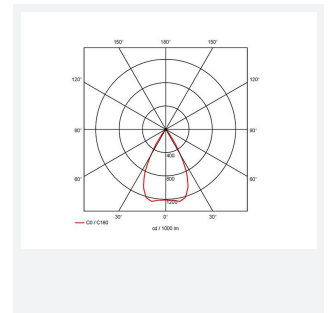

PRODUCT FEATURES

- IP44 (downlight only) compact high performance architectural downlight and gimbal suitable for commercial, hospitality and retail applications
- Die-cast aluminium construction, powder coated and 30° cut-off angle
- Anti-glare design to create visual comfort
- Powered by Tridonic
- 30° tilt angle (gimbal only)
- Mirror finished anodized reflector
- Remote driver with plug and play connection

GENERAL INFORMATION	
Wattage	15W
Lumens Delivered	800lm
Lm/W	55lm/W
Beam Angle	55
CRI	90
CCT	3000K
Input	220-240V
Operating Temp	0°C - 25°C
SDCM	5
UGR	19
Cut-Out Size	80mm
Product Weight without Packaging	0.01 kg

TECHNICAL INFORMATION	
Light Source	LED
Colour / Finish	White
IP Rating	IP20
Class Protection	2
Internal / External	Internal
Surface / Recessed / Suspended	Recessed
Lumen Depreciation	L70 50,000h
Warranty (Years)	5
CE Mark	Yes
Diameter	90 mm
Height	73 mm