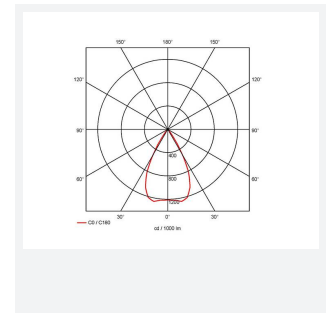

PRODUCT FEATURES

- IP44 (downlight only) compact high performance architectural downlight and gimbal suitable for commercial, hospitality and retail applications
- Die-cast aluminium construction, powder coated and 30° cut-off angle
- Anti-glare design to create visual comfort
- Powered by Tridonic
- 30° tilt angle (gimbal only)
- Mirror finished anodized reflector
- Remote driver with plug and play connection

GENERAL INFORMATION	
Wattage	15W
Lumens Delivered	800lm
Lm/W	55lm/W
Beam Angle	55
CRI	90
CCT	3000K
Input	220/240V
Operating Temp	0°C - 25°C
SDCM	5
UGR	19
Cut-Out Size	80mm
Product Weight without Packaging	0.01 kg

TECHNICAL INFORMATION	
Light Source	LED
Colour / Finish	White
IP Rating	IP20
Class Protection	2
Internal / External	Internal
Surface / Recessed / Suspended	Recessed
Lumen Depreciation	L70 50,000h
Warranty (Years)	5
CE Mark	Yes
Diameter	90 mm
Height	73 mm