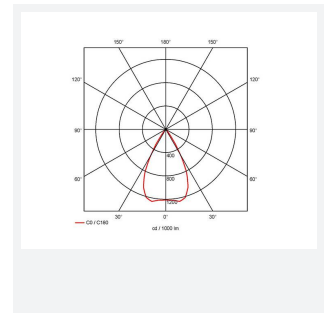

Unity 80 Gimbal

Category	Downlights
Application	Ancillary, Commercial, Education, Hospitality, Residential, Retail
Specification	Architectural

Code: AULED80GIM/WW/DD1/DM3

- IP44 (downlight only) compact high performance architectural downlight and gimbal suitable for commercial, hospitality and retail applications
- Die-cast aluminium construction, powder coated and 30° cut-off angle
- Anti-glare design to create visual comfort
- Powered by Tridonic
- 30° tilt angle (gimbal only)
- Mirror finished anodized reflector
- Remote driver with plug and play connection

GENERAL INFORMATION	
Wattage	15W
Lumens Delivered	800lm
Lm/W	55lm/W
Beam Angle	55
CRI	90
CCT	3000K
Input	220-240V
Operating Temp	0°C - 25°C
SDCM	3
UGR	19
Cut-Out Size	80mm

TECHNICAL INFORMATION	
Light Source	LED
Colour / Finish	White
IP Rating	IP20
Class Protection	2
Internal / External	Internal
Surface / Recessed / Suspended	Recessed
Lumen Depreciation	L70 50,000h
Warranty (Years)	5
CE Mark	Yes
Diameter	90 mm
Height	73 mm