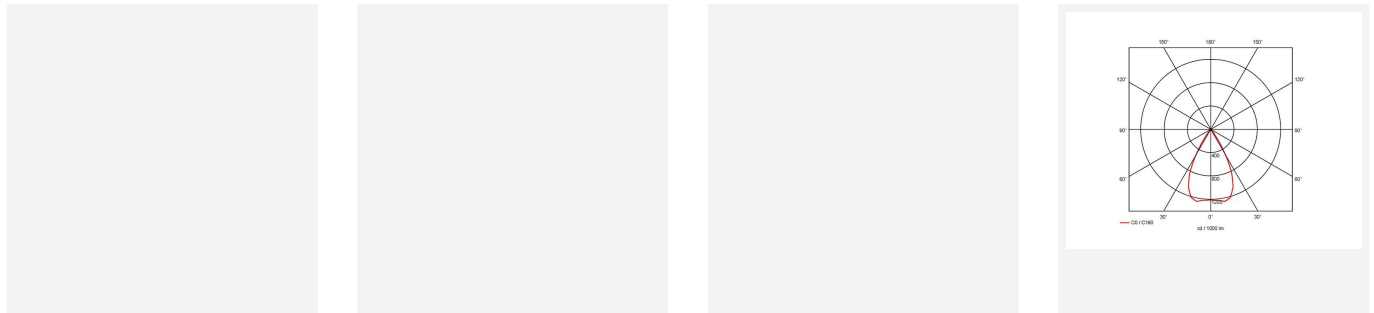

Unity 80 Gimbal

Unity 80 Gimbal Warm White Switch Dim DALI-
Code: AULED80GIM/WW/DD1/DM3

Category	Downlights
Application	Ancillary, Commercial, Education, Hospitality, Residential, Retail
Specification	Architectural

PRODUCT FEATURES

- IP44 (downlight only) compact high performance architectural downlight and gimbal suitable for commercial, hospitality and retail applications
- Die-cast aluminium construction, powder coated and 30° cut-off angle
- Anti-glare design to create visual comfort
- Powered by Tridonic
- 30° tilt angle (gimbal only)
- Mirror finished anodized reflector
- Remote driver with plug and play connection

GENERAL INFORMATION	
Wattage	15W
Lumens Delivered	800lm
Lm/W	55lm/W
Beam Angle	55
CRI	90
CCT	3000K
Input	220/240V
Operating Temp	0°C - 25°C
SDCM	3
UGR	19
Cut-Out Size	80mm

TECHNICAL INFORMATION	
Light Source	LED
Colour / Finish	White
IP Rating	IP20
Class Protection	2
Internal / External	Internal
Surface / Recessed / Suspended	Recessed
Lumen Depreciation	L70 50,000h
Warranty (Years)	5
CE Mark	Yes
Diameter	90 mm
Height	73 mm