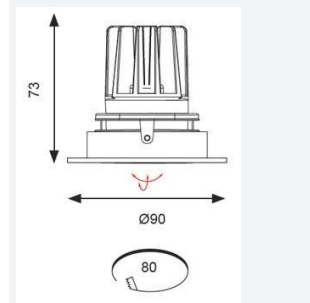

PRODUCT FEATURES

- IP44 (downlight only) compact high performance architectural downlight and gimbal suitable for commercial, hospitality and retail applications
- Die-cast aluminium construction, powder coated and 30° cut-off angle
- Anti-glare design to create visual comfort
- Powered by Tridonic
- 30° tilt angle (gimbal only)
- Mirror finished anodized reflector
- Remote driver with plug and play connection

GENERAL INFORMATION	
Wattage	15W
Lumens Delivered	1200lm
Lm/W	80lm/W
Beam Angle	55
CRI	90
CCT	4000K
Input	220/240V
Operating Temp	-20°C - 25°C
SDCM	3
UGR	19
Cut-Out Size	80mm
Product Weight without Packaging	0.49 kg

TECHNICAL INFORMATION	
Light Source	LED
Colour / Finish	White
IP Rating	IP20
Class Protection	2
Internal / External	Internal
Surface / Recessed / Suspended	Recessed
Lumen Depreciation	L70 50,000h
Warranty (Years)	5
CE Mark	Yes
Diameter	90 mm
Height	73 mm