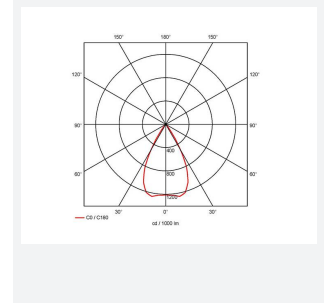

PRODUCT FEATURES

- IP44 (downlight only) compact high performance architectural downlight and gimbal suitable for commercial, hospitality and retail applications
- Die-cast aluminium construction, powder coated and 30° cut-off angle
- Anti-glare design to create visual comfort
- Powered by Tridonic
- 30° tilt angle (gimbal only)
- Mirror finished anodized reflector
- Remote driver with plug and play connection

GENERAL INFORMATION	
Wattage	15W
Lumens Delivered	1200lm
Lm/W	80lm/W
Beam Angle	55
CRI	90
CCT	4000K
Input	220/240V
Operating Temp	-20°C - 25°C
SDCM	3
UGR	19
Cut-Out Size	80mm
Product Weight without Packaging	0.49 kg

TECHNICAL INFORMATION	
Light Source	LED
Colour / Finish	White
IP Rating	IP20
Class Protection	2
Internal / External	Internal
Surface / Recessed / Suspended	Recessed
Lumen Depreciation	L70 50,000h
Warranty (Years)	5
CE Mark	Yes
Diameter	90 mm
Height	73 mm