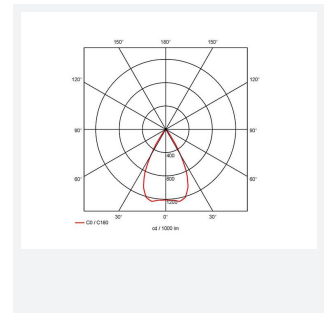

Unity 80 Gimbal

Category	Downlights
Application	Ancillary, Commercial, Education, Hospitality, Residential, Retail
Specification	Architectural

Code: AULED80GIM/OCTO/SM3

- IP44 (downlight only) compact high performance architectural downlight and gimbal suitable for commercial, hospitality and retail applications
- Die-cast aluminium construction, powder coated and 30° cut-off angle
- Anti-glare design to create visual comfort
- Powered by Tridonic
- 30° tilt angle (gimbal only)
- Mirror finished anodized reflector
- Remote driver with plug and play connection

GENERAL INFORMATION

Wattage	15W
Lumens Delivered	1200lm
Lm/W	80lm/W
Beam Angle	55
CRI	90
CCT	4000K
Input	220-240V
Operating Temp	0°C - 25°C
SDCM	3
UGR	19
Cut-Out Size	80mm

TECHNICAL INFORMATION

Light Source	LED
Colour / Finish	White
IP Rating	IP20
Class Protection	2
Internal / External	Internal
Surface / Recessed / Suspended	Recessed
Lumen Depreciation	L70 50,000h
Warranty (Years)	5
CE Mark	Yes
Diameter	90 mm
Height	73 mm