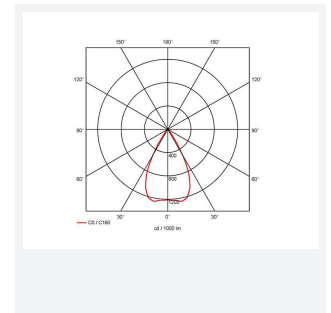

PRODUCT FEATURES

- IP44 (downlight only) compact high performance architectural downlight and gimbal suitable for commercial, hospitality and retail applications
- Die-cast aluminium construction, powder coated and 30° cut-off angle
- Anti-glare design to create visual comfort
- Powered by Tridonic
- 30° tilt angle (gimbal only)
- Mirror finished anodized reflector
- Remote driver with plug and play connection

GENERAL INFORMATION	
Wattage	15W
Lumens Delivered	1200lm
Lm/W	80lm/W
Beam Angle	55
CRI	90
CCT	4000K
Input	220/240V
Operating Temp	0°C - 25°C
SDCM	3
UGR	19
Cut-Out Size	80mm
Product Weight without Packaging	0.315 kg

TECHNICAL INFORMATION	
Light Source	LED
Colour / Finish	White
IP Rating	IP20
Class Protection	2
Internal / External	Internal
Surface / Recessed / Suspended	Recessed
Lumen Depreciation	L70 50,000h
Warranty (Years)	5
CE Mark	Yes
Diameter	90 mm
Height	73 mm