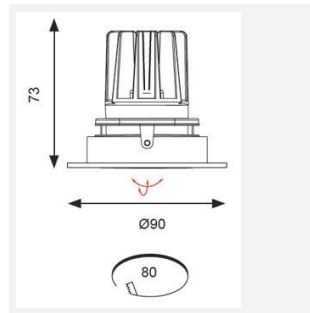

PRODUCT FEATURES

- IP44 (downlight only) compact high performance architectural downlight and gimbal suitable for commercial, hospitality and retail applications
- Die-cast aluminium construction, powder coated and 30° cut-off angle
- Anti-glare design to create visual comfort
- Powered by Tridonic
- 30° tilt angle (gimbal only)
- Mirror finished anodized reflector
- Remote driver with plug and play connection

GENERAL INFORMATION	
Wattage	15W
Lumens Delivered	1200lm
Lm/W	80lm/W
Beam Angle	55
CRI	90
CCT	4000K
Input	220/240V
Operating Temp	0°C - 25°C
SDCM	3
UGR	19
Cut-Out Size	80mm
Product Weight without Packaging	0.315 kg

TECHNICAL INFORMATION	
Light Source	LED
Colour / Finish	White
IP Rating	IP20
Class Protection	2
Internal / External	Internal
Surface / Recessed / Suspended	Recessed
Lumen Depreciation	L70 50,000h
Warranty (Years)	5
CE Mark	Yes
Diameter	90 mm
Height	73 mm