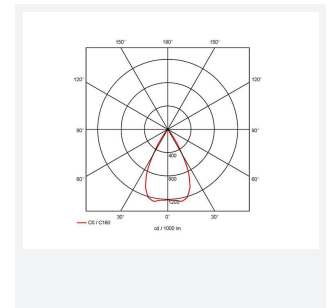

PRODUCT FEATURES

- IP44 (downlight only) compact high performance architectural downlight and gimbal suitable for commercial, hospitality and retail applications
- Die-cast aluminium construction, powder coated and 30° cut-off angle
- Anti-glare design to create visual comfort
- Powered by Tridonic
- 30° tilt angle (gimbal only)
- Mirror finished anodized reflector
- Remote driver with plug and play connection

GENERAL INFORMATION

Wattage	15W
Lumens Delivered	1200lm
Lm/W	80lm/W
Beam Angle	55
CRI	90
CCT	4000K
Input	220/240V
Operating Temp	-20°C - 25°C
SDCM	3
UGR	19
Cut-Out Size	80mm
Product Weight without Packaging	0.01 kg

TECHNICAL INFORMATION

Light Source	LED
Colour / Finish	White
IP Rating	IP20
Class Protection	2
Internal / External	Internal
Surface / Recessed / Suspended	Recessed
Lumen Depreciation	L70 50,000h
Warranty (Years)	5
CE Mark	Yes
Diameter	90 mm
Height	73 mm