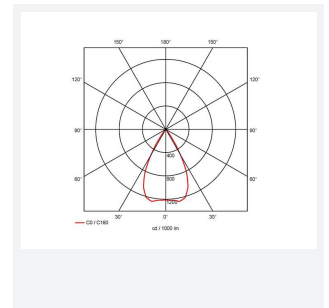

PRODUCT FEATURES

- IP44 (downlight only) compact high performance architectural downlight and gimbal suitable for commercial, hospitality and retail applications
- Die-cast aluminium construction, powder coated and 30° cut-off angle
- Anti-glare design to create visual comfort
- Powered by Tridonic
- 30° tilt angle (gimbal only)
- Mirror finished anodized reflector
- Remote driver with plug and play connection

GENERAL INFORMATION	
Wattage	15W
Lumens Delivered	1200lm
Lm/W	80lm/W
Beam Angle	55
CRI	90
CCT	4000K
Input	220-240V
Operating Temp	-20°C - 25°C
SDCM	3
UGR	19
Cut-Out Size	80mm
Product Weight without Packaging	0.01 kg

TECHNICAL INFORMATION	
Light Source	LED
Colour / Finish	White
IP Rating	IP20
Class Protection	2
Internal / External	Internal
Surface / Recessed / Suspended	Recessed
Lumen Depreciation	L70 50,000h
Warranty (Years)	5
CE Mark	Yes
Diameter	90 mm
Height	73 mm