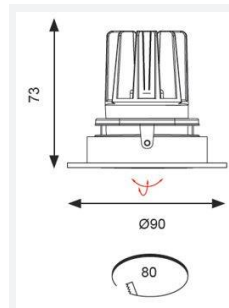

PRODUCT FEATURES

- IP44 (downlight only) compact high performance architectural downlight and gimbal suitable for commercial, hospitality and retail applications
- Die-cast aluminium construction, powder coated and 30° cut-off angle
- Anti-glare design to create visual comfort
- Powered by Tridonic
- 30° tilt angle (gimbal only)
- Mirror finished anodized reflector
- Remote driver with plug and play connection

GENERAL INFORMATION	
Wattage	15W
Lumens Delivered	1200lm
Lm/W	80lm/W
Beam Angle	55
CRI	90
CCT	4000K
Input	220-240V
Operating Temp	-20°C - 25°C
SDCM	3
UGR	19
Cut-Out Size	80mm
Product Weight without Packaging	0.01 kg

TECHNICAL INFORMATION	
Light Source	LED
Colour / Finish	White
IP Rating	IP20
Class Protection	2
Internal / External	Internal
Surface / Recessed / Suspended	Recessed
Lumen Depreciation	L70 50,000h
Warranty (Years)	5
CE Mark	Yes
Diameter	90 mm
Height	73 mm