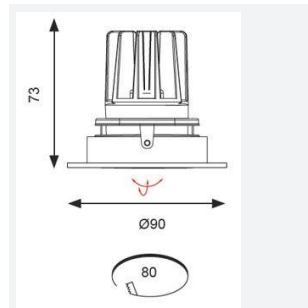

PRODUCT FEATURES

- IP44 (downlight only) compact high performance architectural downlight and gimbal suitable for commercial, hospitality and retail applications
- Die-cast aluminium construction, powder coated and 30° cut-off angle
- Anti-glare design to create visual comfort
- Powered by Tridonic
- 30° tilt angle (gimbal only)
- Mirror finished anodized reflector
- Remote driver with plug and play connection

GENERAL INFORMATION

Wattage	15W
Lumens Delivered	1200lm
Lm/W	80lm/W
Beam Angle	55
CRI	90
CCT	4000K
Input	220/240V
Operating Temp	-20°C - 25°C
SDCM	3
UGR	19
Cut-Out Size	80mm
Product Weight without Packaging	0.01 kg

TECHNICAL INFORMATION

Light Source	LED
Colour / Finish	White
IP Rating	IP20
Class Protection	2
Internal / External	Internal
Surface / Recessed / Suspended	Recessed
Lumen Depreciation	L70 50,000h
Warranty (Years)	5
CE Mark	Yes
Diameter	90 mm
Height	73 mm