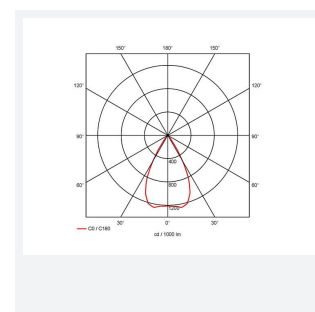

Unity 80 Gimbal

Category	Downlights
Application	Ancillary, Commercial, Education, Hospitality, Residential, Retail
Specification	Architectural

Code: AULED80GIM/DD4/SM3