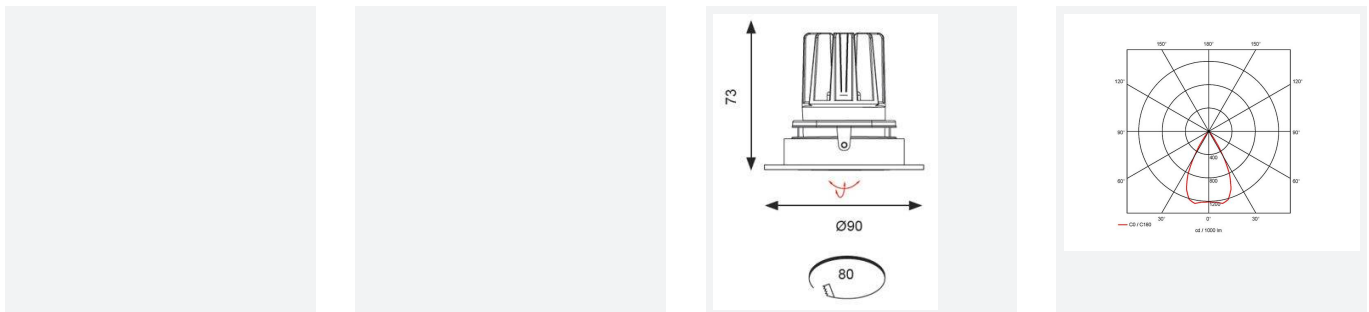

# Unity 80 Gimbal

Unity 80 Gimbal Cool White 1-10V Emergency  
Code: AULED80GIM/DD4/M3

Category	Downlights
Application	Ancillary, Commercial, Education, Hospitality, Residential, Retail
Specification	Architectural

## PRODUCT FEATURES

- IP44 (downlight only) compact high performance architectural downlight and gimbal suitable for commercial, hospitality and retail applications
- Die-cast aluminium construction, powder coated and 30° cut-off angle
- Anti-glare design to create visual comfort
- Powered by Tridonic
- 30° tilt angle (gimbal only)
- Mirror finished anodized reflector
- Remote driver with plug and play connection

GENERAL INFORMATION	
Wattage	15W
Lumens Delivered	1200lm
Lm/W	80lm/W
Beam Angle	55
CRI	90
CCT	4000K
Input	220-240V
Operating Temp	0°C - 25°C
SDCM	3
UGR	19
Cut-Out Size	80mm
Product Weight without Packaging	0.01 kg

TECHNICAL INFORMATION	
Light Source	LED
Colour / Finish	White
IP Rating	IP20
Class Protection	2
Internal / External	Internal
Surface / Recessed / Suspended	Recessed
Lumen Depreciation	L70 50,000h
Warranty (Years)	5
CE Mark	Yes
Diameter	90 mm
Height	73 mm