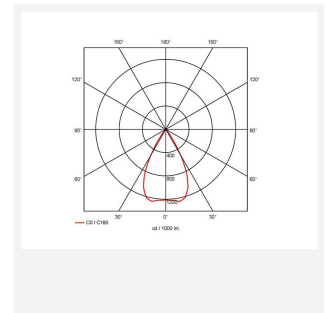

Unity 80 Gimbal

Unity 80 Gimbal Cool White 1-10V Emergency
Code: AULED80GIM/DD4/M3

Category	Downlights
Application	Ancillary, Commercial, Education, Hospitality, Residential, Retail
Specification	Architectural

GENERAL INFORMATION	
Wattage	15W
Lumens Delivered	1200lm
Lm/W	80lm/W
Beam Angle	55
CRI	90
CCT	4000K
Input	220/240V
Operating Temp	0°C - 25°C
SDCM	3
UGR	19
Cut-Out Size	80mm
Product Weight without Packaging	0.01 kg

TECHNICAL INFORMATION	
Light Source	LED
Colour / Finish	White
IP Rating	IP20
Class Protection	2
Internal / External	Internal
Surface / Recessed / Suspended	Recessed
Lumen Depreciation	L70 50,000h
Warranty (Years)	5
CE Mark	Yes
Diameter	90 mm
Height	73 mm