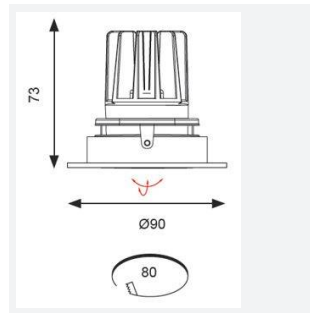

PRODUCT FEATURES

- IP44 (downlight only) compact high performance architectural downlight and gimbal suitable for commercial, hospitality and retail applications
- Die-cast aluminium construction, powder coated and 30° cut-off angle
- Anti-glare design to create visual comfort
- Powered by Tridonic
- 30° tilt angle (gimbal only)
- Mirror finished anodized reflector
- Remote driver with plug and play connection

GENERAL INFORMATION	
Wattage	15W
Lumens Delivered	1200lm
Lm/W	80lm/W
Beam Angle	55
CRI	90
CCT	4000K
Input	220/240V
Operating Temp	0°C - 25°C
SDCM	3
UGR	19
Cut-Out Size	80mm
Product Weight without Packaging	0.01 kg

TECHNICAL INFORMATION	
Light Source	LED
Colour / Finish	White
IP Rating	IP20
Class Protection	2
Internal / External	Internal
Surface / Recessed / Suspended	Recessed
Lumen Depreciation	L70 50,000h
Warranty (Years)	5
CE Mark	Yes
Diameter	90 mm
Height	73 mm