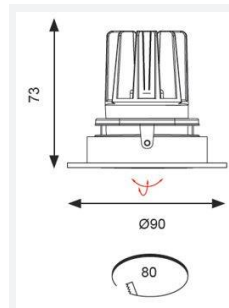

PRODUCT FEATURES

- IP44 (downlight only) compact high performance architectural downlight and gimbal suitable for commercial, hospitality and retail applications
- Die-cast aluminium construction, powder coated and 30° cut-off angle
- Anti-glare design to create visual comfort
- Powered by Tridonic
- 30° tilt angle (gimbal only)
- Mirror finished anodized reflector
- Remote driver with plug and play connection

GENERAL INFORMATION	
Wattage	15W
Lumens Delivered	1200lm
Lm/W	80lm/W
Beam Angle	55
CRI	90
CCT	4000K
Input	220-240V
Operating Temp	-20°C - 25°C
SDCM	3
UGR	19
Cut-Out Size	80mm
Product Weight without Packaging	0.49 kg

TECHNICAL INFORMATION	
Light Source	LED
Colour / Finish	White
IP Rating	IP20
Class Protection	2
Internal / External	Internal
Surface / Recessed / Suspended	Recessed
Lumen Depreciation	L70 50,000h
Warranty (Years)	5
CE Mark	Yes
Diameter	90 mm
Height	73 mm