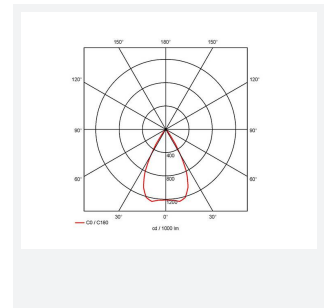

PRODUCT FEATURES

- IP44 (downlight only) compact high performance architectural downlight and gimbal suitable for commercial, hospitality and retail applications
- Die-cast aluminium construction, powder coated and 30° cut-off angle
- Anti-glare design to create visual comfort
- Powered by Tridonic
- 30° tilt angle (gimbal only)
- Mirror finished anodized reflector
- Remote driver with plug and play connection

GENERAL INFORMATION	
Wattage	15W
Lumens Delivered	1200lm
Lm/W	80lm/W
Beam Angle	55
CRI	90
CCT	4000K
Input	220-240V
Operating Temp	-20°C - 25°C
SDCM	3
UGR	19
Cut-Out Size	80mm
Product Weight without Packaging	0.49 kg

TECHNICAL INFORMATION	
Light Source	LED
Colour / Finish	White
IP Rating	IP20
Class Protection	2
Internal / External	Internal
Surface / Recessed / Suspended	Recessed
Lumen Depreciation	L70 50,000h
Warranty (Years)	5
CE Mark	Yes
Diameter	90 mm
Height	73 mm