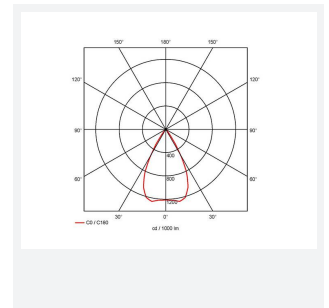

PRODUCT FEATURES

- IP44 (downlight only) compact high performance architectural downlight and gimbal suitable for commercial, hospitality and retail applications
- Die-cast aluminium construction, powder coated and 30° cut-off angle
- Anti-glare design to create visual comfort
- Powered by Tridonic
- 30° tilt angle (gimbal only)
- Mirror finished anodized reflector
- Remote driver with plug and play connection

GENERAL INFORMATION	
Wattage	15W
Lumens Delivered	1200lm
Lm/W	80lm/W
Beam Angle	55
CRI	90
CCT	4000K
Input	220/240V
Operating Temp	-20°C - 25°C
SDCM	3
UGR	19
Cut-Out Size	80mm
Product Weight without Packaging	0.49 kg

TECHNICAL INFORMATION	
Light Source	LED
Colour / Finish	White
IP Rating	IP20
Class Protection	2
Internal / External	Internal
Surface / Recessed / Suspended	Recessed
Lumen Depreciation	L70 50,000h
Warranty (Years)	5
CE Mark	Yes
Diameter	90 mm
Height	73 mm