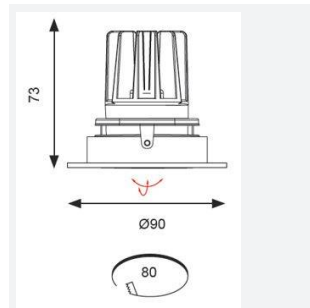

PRODUCT FEATURES

- IP44 (downlight only) compact high performance architectural downlight and gimbal suitable for commercial, hospitality and retail applications
- Die-cast aluminium construction, powder coated and 30° cut-off angle
- Anti-glare design to create visual comfort
- Powered by Tridonic
- 30° tilt angle (gimbal only)
- Mirror finished anodized reflector
- Remote driver with plug and play connection

GENERAL INFORMATION	
Wattage	15W
Lumens Delivered	1200lm
Lm/W	80lm/W
Beam Angle	55
CRI	90
CCT	4000K
Input	220/240V
Operating Temp	-20°C - 25°C
SDCM	3
UGR	19
Cut-Out Size	80mm
Product Weight without Packaging	0.49 kg

TECHNICAL INFORMATION	
Light Source	LED
Colour / Finish	White
IP Rating	IP20
Class Protection	2
Internal / External	Internal
Surface / Recessed / Suspended	Recessed
Lumen Depreciation	L70 50,000h
Warranty (Years)	5
CE Mark	Yes
Diameter	90 mm
Height	73 mm