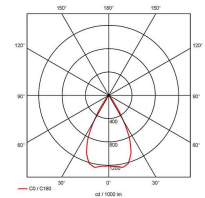

- IP44 (downlight only) compact high performance architectural downlight and gimbal suitable for commercial, hospitality and retail applications
- Die-cast aluminium construction, powder coated and 30° cut-off angle
- Anti-glare design to create visual comfort
- Powered by Tridonic
- 30° tilt angle (gimbal only)
- Mirror finished anodized reflector
- Remote driver with plug and play connection

GENERAL INFORMATION	
Wattage	15W
Lumens Delivered	1200lm
Lm/W	80lm/W
Beam Angle	55
CRI	90
CCT	4000K
Input	220-240V
Operating Temp	-20°C - 25°C
SDCM	3
UGR	19
Cut-Out Size	80mm
Product Weight without Packaging	0.49 kg

TECHNICAL INFORMATION	
Light Source	LED
Colour / Finish	White
IP Rating	IP20
Class Protection	2
Internal / External	Internal
Surface / Recessed / Suspended	Recessed
Lumen Depreciation	L70 50,000h
Warranty (Years)	5
CE Mark	Yes
Diameter	90 mm
Height	73 mm