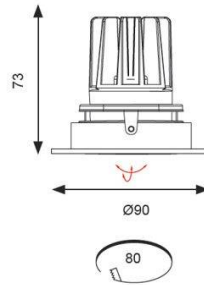

- IP44 (downlight only) compact high performance architectural downlight and gimbal suitable for commercial, hospitality and retail applications
- Die-cast aluminium construction, powder coated and 30° cut-off angle
- Anti-glare design to create visual comfort
- Powered by Tridonic
- 30° tilt angle (gimbal only)
- Mirror finished anodized reflector
- Remote driver with plug and play connection

GENERAL INFORMATION	
Wattage	15W
Lumens Delivered	1200lm
Lm/W	80lm/W
Beam Angle	55
CRI	90
CCT	4000K
Input	220-240V
Operating Temp	-20°C - 25°C
SDCM	3
UGR	19
Cut-Out Size	80mm
Product Weight without Packaging	0.49 kg

TECHNICAL INFORMATION	
Light Source	LED
Colour / Finish	White
IP Rating	IP20
Class Protection	2
Internal / External	Internal
Surface / Recessed / Suspended	Recessed
Lumen Depreciation	L70 50,000h
Warranty (Years)	5
CE Mark	Yes
Diameter	90 mm
Height	73 mm