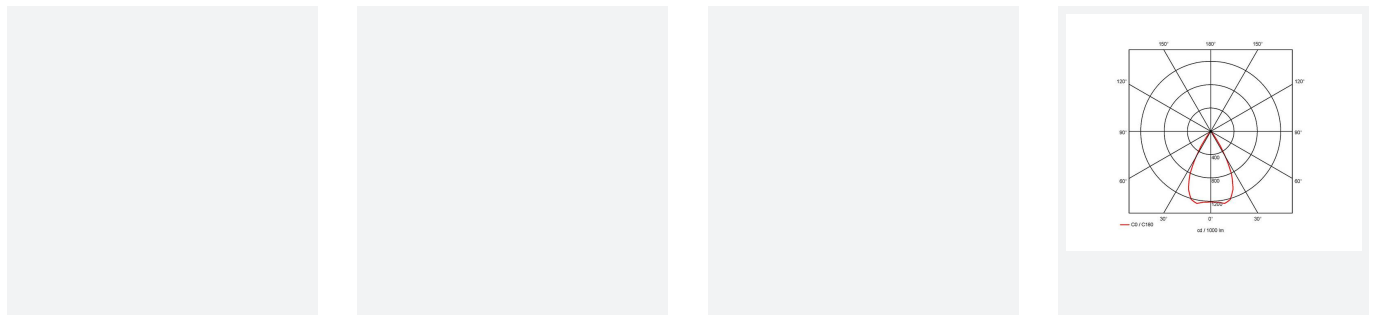

Unity 80 Gimbal

Unity 80 Gimbal Cool White DALI Self-Test
Code: AULED80GIM/DD3/SM3

Category	Downlights
Application	Ancillary, Commercial, Education, Hospitality, Residential, Retail
Specification	Architectural

PRODUCT FEATURES

- IP44 (downlight only) compact high performance architectural downlight and gimbal suitable for commercial, hospitality and retail applications
- Die-cast aluminium construction, powder coated and 30° cut-off angle
- Anti-glare design to create visual comfort
- Powered by Tridonic
- 30° tilt angle (gimbal only)
- Mirror finished anodized reflector
- Remote driver with plug and play connection

GENERAL INFORMATION	
Wattage	15W
Lumens Delivered	1200lm
Lm/W	80lm/W
Beam Angle	55
CRI	90
CCT	4000K
Input	220/240V
Operating Temp	0°C - 25°C
SDCM	3
UGR	19
Cut-Out Size	80mm

TECHNICAL INFORMATION	
Light Source	LED
Colour / Finish	White
IP Rating	IP20
Class Protection	2
Internal / External	Internal
Surface / Recessed / Suspended	Recessed
Lumen Depreciation	L70 50,000h
Warranty (Years)	5
CE Mark	Yes
Diameter	90 mm
Height	73 mm