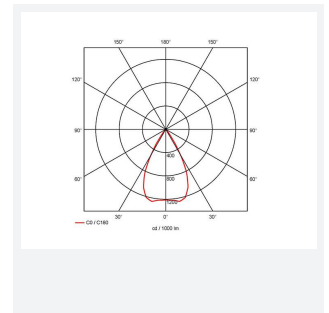

PRODUCT FEATURES

- IP44 (downlight only) compact high performance architectural downlight and gimbal suitable for commercial, hospitality and retail applications
- Die-cast aluminium construction, powder coated and 30° cut-off angle
- Anti-glare design to create visual comfort
- Powered by Tridonic
- 30° tilt angle (gimbal only)
- Mirror finished anodized reflector
- Remote driver with plug and play connection

GENERAL INFORMATION	
Wattage	15W
Lumens Delivered	1200lm
Lm/W	80lm/W
Beam Angle	55
CRI	90
CCT	4000K
Input	220-240V
Operating Temp	0°C - 25°C
SDCM	3
UGR	19
Cut-Out Size	80mm
Product Weight without Packaging	1.44 kg

TECHNICAL INFORMATION	
Light Source	LED
Colour / Finish	White
IP Rating	IP20
Class Protection	2
Internal / External	Internal
Surface / Recessed / Suspended	Recessed
Lumen Depreciation	L70 50,000h
Warranty (Years)	5
CE Mark	Yes
Diameter	90 mm
Height	73 mm