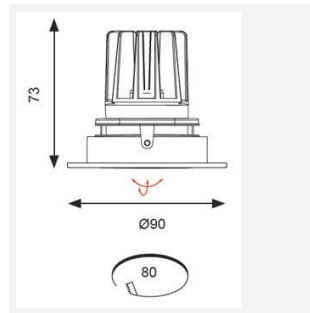

PRODUCT FEATURES

- IP44 (downlight only) compact high performance architectural downlight and gimbal suitable for commercial, hospitality and retail applications
- Die-cast aluminium construction, powder coated and 30° cut-off angle
- Anti-glare design to create visual comfort
- Powered by Tridonic
- 30° tilt angle (gimbal only)
- Mirror finished anodized reflector
- Remote driver with plug and play connection

GENERAL INFORMATION

Wattage	15W
Lumens Delivered	1200lm
Lm/W	80lm/W
Beam Angle	55
CRI	90
CCT	4000K
Input	220/240V
Operating Temp	0°C - 25°C
SDCM	3
UGR	19
Cut-Out Size	80mm
Product Weight without Packaging	1.44 kg

TECHNICAL INFORMATION

Light Source	LED
Colour / Finish	White
IP Rating	IP20
Class Protection	2
Internal / External	Internal
Surface / Recessed / Suspended	Recessed
Lumen Depreciation	L70 50,000h
Warranty (Years)	5
CE Mark	Yes
Diameter	90 mm
Height	73 mm