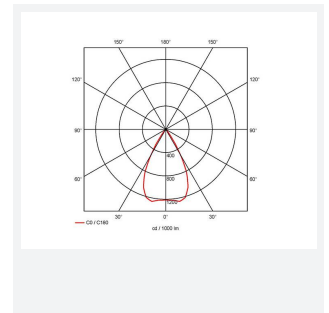

PRODUCT FEATURES

- IP44 (downlight only) compact high performance architectural downlight and gimbal suitable for commercial, hospitality and retail applications
- Die-cast aluminium construction, powder coated and 30° cut-off angle
- Anti-glare design to create visual comfort
- Powered by Tridonic
- 30° tilt angle (gimbal only)
- Mirror finished anodized reflector
- Remote driver with plug and play connection

GENERAL INFORMATION

Wattage	15W
Lumens Delivered	1200lm
Lm/W	80lm/W
Beam Angle	55
CRI	90
CCT	4000K
Input	220/240V
Operating Temp	0°C - 25°C
SDCM	3
UGR	19
Cut-Out Size	80mm
Product Weight without Packaging	1.44 kg

TECHNICAL INFORMATION

Light Source	LED
Colour / Finish	White
IP Rating	IP20
Class Protection	2
Internal / External	Internal
Surface / Recessed / Suspended	Recessed
Lumen Depreciation	L70 50,000h
Warranty (Years)	5
CE Mark	Yes
Diameter	90 mm
Height	73 mm