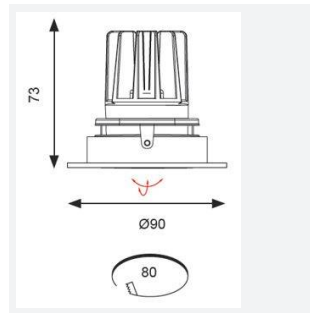

PRODUCT FEATURES

- IP44 (downlight only) compact high performance architectural downlight and gimbal suitable for commercial, hospitality and retail applications
- Die-cast aluminium construction, powder coated and 30° cut-off angle
- Anti-glare design to create visual comfort
- Powered by Tridonic
- 30° tilt angle (gimbal only)
- Mirror finished anodized reflector
- Remote driver with plug and play connection

GENERAL INFORMATION	
Wattage	15W
Lumens Delivered	1200lm
Lm/W	80lm/W
Beam Angle	55
CRI	90
CCT	4000K
Input	220-240V
Operating Temp	0°C - 25°C
SDCM	3
UGR	19
Cut-Out Size	80mm
Product Weight without Packaging	1.44 kg

TECHNICAL INFORMATION	
Light Source	LED
Colour / Finish	White
IP Rating	IP20
Class Protection	2
Internal / External	Internal
Surface / Recessed / Suspended	Recessed
Lumen Depreciation	L70 50,000h
Warranty (Years)	5
CE Mark	Yes
Diameter	90 mm
Height	73 mm