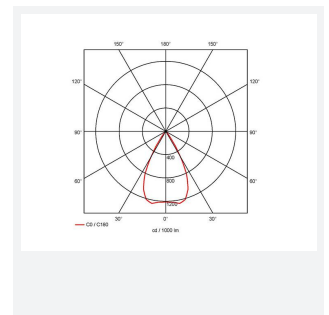

- IP44 (downlight only) compact high performance architectural downlight and gimbal suitable for commercial, hospitality and retail applications
- Die-cast aluminium construction, powder coated and 30° cut-off angle
- Anti-glare design to create visual comfort
- Powered by Tridonic
- 30° tilt angle (gimbal only)
- Mirror finished anodized reflector
- Remote driver with plug and play connection

GENERAL INFORMATION	
Wattage	15W
Lumens Delivered	1200lm
Lm/W	80lm/W
Beam Angle	55
CRI	90
CCT	4000K
Input	220-240V
Operating Temp	0°C - 25°C
SDCM	3
UGR	19
Cut-Out Size	80mm
Product Weight without Packaging	1.44 kg

TECHNICAL INFORMATION	
Light Source	LED
Colour / Finish	White
IP Rating	IP20
Class Protection	2
Internal / External	Internal
Surface / Recessed / Suspended	Recessed
Lumen Depreciation	L70 50,000h
Warranty (Years)	5
CE Mark	Yes
Diameter	90 mm
Height	73 mm