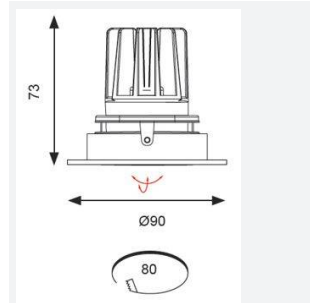

PRODUCT FEATURES

- IP44 (downlight only) compact high performance architectural downlight and gimbal suitable for commercial, hospitality and retail applications
- Die-cast aluminium construction, powder coated and 30° cut-off angle
- Anti-glare design to create visual comfort
- Powered by Tridonic
- 30° tilt angle (gimbal only)
- Mirror finished anodized reflector
- Remote driver with plug and play connection

GENERAL INFORMATION	
Wattage	15W
Lumens Delivered	1200lm
Lm/W	80lm/W
Beam Angle	55
CRI	90
CCT	4000K
Input	220-240V
Operating Temp	-20°C - 25°C
SDCM	3
UGR	19
Cut-Out Size	80mm
Product Weight without Packaging	0.49 kg

TECHNICAL INFORMATION	
Light Source	LED
Colour / Finish	White
IP Rating	IP20
Class Protection	2
Internal / External	Internal
Surface / Recessed / Suspended	Recessed
Lumen Depreciation	L70 50,000h
Warranty (Years)	5
CE Mark	Yes
Diameter	90 mm
Height	73 mm