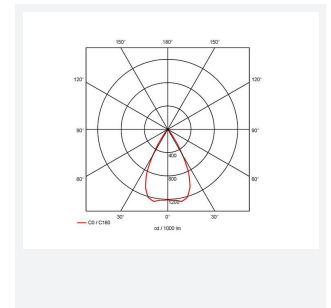

PRODUCT FEATURES

- IP44 (downlight only) compact high performance architectural downlight and gimbal suitable for commercial, hospitality and retail applications
- Die-cast aluminium construction, powder coated and 30° cut-off angle
- Anti-glare design to create visual comfort
- Powered by Tridonic
- 30° tilt angle (gimbal only)
- Mirror finished anodized reflector
- Remote driver with plug and play connection

GENERAL INFORMATION

Wattage	15W
Lumens Delivered	1200lm
Lm/W	80lm/W
Beam Angle	55
CRI	90
CCT	4000K
Input	220/240V
Operating Temp	-20°C - 25°C
SDCM	3
UGR	19
Cut-Out Size	80mm
Product Weight without Packaging	0.49 kg

TECHNICAL INFORMATION

Light Source	LED
Colour / Finish	White
IP Rating	IP20
Class Protection	2
Internal / External	Internal
Surface / Recessed / Suspended	Recessed
Lumen Depreciation	L70 50,000h
Warranty (Years)	5
CE Mark	Yes
Diameter	90 mm
Height	73 mm