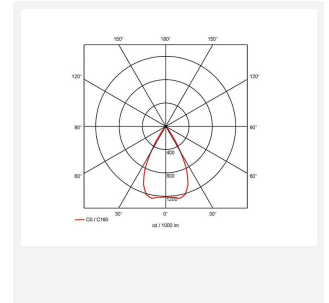

PRODUCT FEATURES

- IP44 (downlight only) compact high performance architectural downlight and gimbal suitable for commercial, hospitality and retail applications
- Die-cast aluminium construction, powder coated and 30° cut-off angle
- Anti-glare design to create visual comfort
- Powered by Tridonic
- 30° tilt angle (gimbal only)
- Mirror finished anodized reflector
- Remote driver with plug and play connection

GENERAL INFORMATION	
Wattage	15W
Lumens Delivered	1200lm
Lm/W	80lm/W
Beam Angle	55
CRI	90
CCT	4000K
Input	220-240V
Operating Temp	-20°C - 25°C
SDCM	3
UGR	19
Cut-Out Size	80mm
Product Weight without Packaging	0.49 kg

TECHNICAL INFORMATION	
Light Source	LED
Colour / Finish	White
IP Rating	IP20
Class Protection	2
Internal / External	Internal
Surface / Recessed / Suspended	Recessed
Lumen Depreciation	L70 50,000h
Warranty (Years)	5
CE Mark	Yes
Diameter	90 mm
Height	73 mm