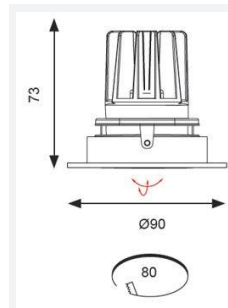

PRODUCT FEATURES

- IP44 (downlight only) compact high performance architectural downlight and gimbal suitable for commercial, hospitality and retail applications
- Die-cast aluminium construction, powder coated and 30° cut-off angle
- Anti-glare design to create visual comfort
- Powered by Tridonic
- 30° tilt angle (gimbal only)
- Mirror finished anodized reflector
- Remote driver with plug and play connection

GENERAL INFORMATION

Wattage	15W
Lumens Delivered	1200lm
Lm/W	80lm/W
Beam Angle	55
CRI	90
CCT	4000K
Input	220/240V
Operating Temp	-20°C - 25°C
SDCM	3
UGR	19
Cut-Out Size	80mm
Product Weight without Packaging	0.49 kg

TECHNICAL INFORMATION

Light Source	LED
Colour / Finish	White
IP Rating	IP20
Class Protection	2
Internal / External	Internal
Surface / Recessed / Suspended	Recessed
Lumen Depreciation	L70 50,000h
Warranty (Years)	5
CE Mark	Yes
Diameter	90 mm
Height	73 mm