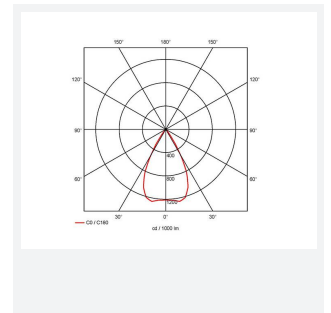

PRODUCT FEATURES

- IP44 (downlight only) compact high performance architectural downlight and gimbal suitable for commercial, hospitality and retail applications
- Die-cast aluminium construction, powder coated and 30° cut-off angle
- Anti-glare design to create visual comfort
- Powered by Tridonic
- 30° tilt angle (gimbal only)
- Mirror finished anodized reflector
- Remote driver with plug and play connection

GENERAL INFORMATION	
Wattage	15W
Lumens Delivered	1200lm
Lm/W	80lm/W
Beam Angle	55
CRI	90
CCT	4000K
Input	220/240V
Operating Temp	0°C - 25°C
SDCM	3
UGR	19
Cut-Out Size	80mm
Product Weight without Packaging	0.01 kg

TECHNICAL INFORMATION	
Light Source	LED
Colour / Finish	White
IP Rating	IP20
Class Protection	2
Internal / External	Internal
Surface / Recessed / Suspended	Recessed
Lumen Depreciation	L70 50,000h
Warranty (Years)	5
CE Mark	Yes
Diameter	90 mm
Height	73 mm