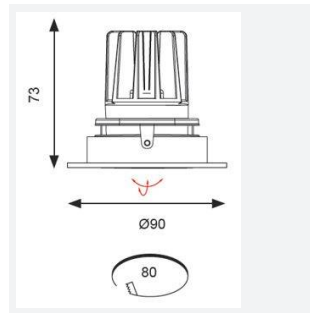

PRODUCT FEATURES

- IP44 (downlight only) compact high performance architectural downlight and gimbal suitable for commercial, hospitality and retail applications
- Die-cast aluminium construction, powder coated and 30° cut-off angle
- Anti-glare design to create visual comfort
- Powered by Tridonic
- 30° tilt angle (gimbal only)
- Mirror finished anodized reflector
- Remote driver with plug and play connection

GENERAL INFORMATION

Wattage	15W
Lumens Delivered	1200lm
Lm/W	80lm/W
Beam Angle	55
CRI	90
CCT	4000K
Input	220-240V
Operating Temp	0°C - 25°C
SDCM	3
UGR	19
Cut-Out Size	80mm
Product Weight without Packaging	0.01 kg

TECHNICAL INFORMATION

Light Source	LED
Colour / Finish	White
IP Rating	IP20
Class Protection	2
Internal / External	Internal
Surface / Recessed / Suspended	Recessed
Lumen Depreciation	L70 50,000h
Warranty (Years)	5
CE Mark	Yes
Diameter	90 mm
Height	73 mm