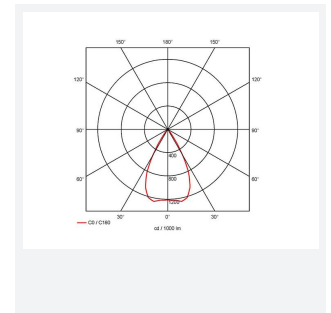

PRODUCT FEATURES

- IP44 (downlight only) compact high performance architectural downlight and gimbal suitable for commercial, hospitality and retail applications
- Die-cast aluminium construction, powder coated and 30° cut-off angle
- Anti-glare design to create visual comfort
- Powered by Tridonic
- 30° tilt angle (gimbal only)
- Mirror finished anodized reflector
- Remote driver with plug and play connection

GENERAL INFORMATION

Wattage	15W
Lumens Delivered	1200lm
Lm/W	80lm/W
Beam Angle	55
CRI	90
CCT	4000K
Input	220-240V
Operating Temp	0°C - 25°C
SDCM	3
UGR	19
Cut-Out Size	80mm
Product Weight without Packaging	0.01 kg

TECHNICAL INFORMATION

Light Source	LED
Colour / Finish	White
IP Rating	IP20
Class Protection	2
Internal / External	Internal
Surface / Recessed / Suspended	Recessed
Lumen Depreciation	L70 50,000h
Warranty (Years)	5
CE Mark	Yes
Diameter	90 mm
Height	73 mm