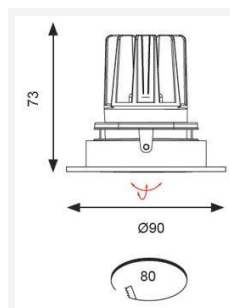

PRODUCT FEATURES

- IP44 (downlight only) compact high performance architectural downlight and gimbal suitable for commercial, hospitality and retail applications
- Die-cast aluminium construction, powder coated and 30° cut-off angle
- Anti-glare design to create visual comfort
- Powered by Tridonic
- 30° tilt angle (gimbal only)
- Mirror finished anodized reflector
- Remote driver with plug and play connection

GENERAL INFORMATION

Wattage	15W
Lumens Delivered	1200lm
Lm/W	80lm/W
Beam Angle	55
CRI	90
CCT	4000K
Input	220-240V
Operating Temp	-20°C - 25°C
SDCM	3
UGR	19
Cut-Out Size	80mm
Product Weight without Packaging	0.525 kg

TECHNICAL INFORMATION

Light Source	LED
Colour / Finish	White
IP Rating	IP20
Class Protection	2
Internal / External	Internal
Surface / Recessed / Suspended	Recessed
Lumen Depreciation	L70 50,000h
Warranty (Years)	5
CE Mark	Yes
Diameter	90 mm
Height	73 mm