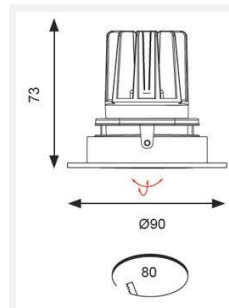

PRODUCT FEATURES

- IP44 (downlight only) compact high performance architectural downlight and gimbal suitable for commercial, hospitality and retail applications
- Die-cast aluminium construction, powder coated and 30° cut-off angle
- Anti-glare design to create visual comfort
- Powered by Tridonic
- 30° tilt angle (gimbal only)
- Mirror finished anodized reflector
- Remote driver with plug and play connection

GENERAL INFORMATION	
Wattage	15W
Lumens Delivered	1200lm
Lm/W	80lm/W
Beam Angle	55
CRI	90
CCT	4000K
Input	220/240V
Operating Temp	-20°C - 25°C
SDCM	3
UGR	19
Cut-Out Size	80mm
Product Weight without Packaging	0.525 kg

TECHNICAL INFORMATION	
Light Source	LED
Colour / Finish	White
IP Rating	IP20
Class Protection	2
Internal / External	Internal
Surface / Recessed / Suspended	Recessed
Lumen Depreciation	L70 50,000h
Warranty (Years)	5
CE Mark	Yes
Diameter	90 mm
Height	73 mm