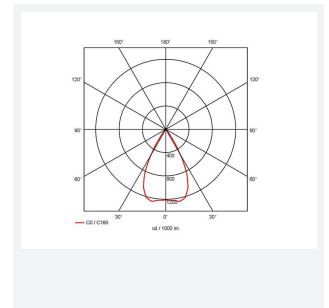

PRODUCT FEATURES

- IP44 (downlight only) compact high performance architectural downlight and gimbal suitable for commercial, hospitality and retail applications
- Die-cast aluminium construction, powder coated and 30° cut-off angle
- Anti-glare design to create visual comfort
- Powered by Tridonic
- 30° tilt angle (gimbal only)
- Mirror finished anodized reflector
- Remote driver with plug and play connection

GENERAL INFORMATION	
Wattage	15W
Lumens Delivered	1200lm
Lm/W	80lm/W
Beam Angle	55
CRI	90
CCT	4000K
Input	220/240V
Operating Temp	-20°C - 25°C
SDCM	3
UGR	19
Cut-Out Size	80mm
Product Weight without Packaging	0.525 kg

TECHNICAL INFORMATION	
Light Source	LED
Colour / Finish	White
IP Rating	IP20
Class Protection	2
Internal / External	Internal
Surface / Recessed / Suspended	Recessed
Lumen Depreciation	L70 50,000h
Warranty (Years)	5
CE Mark	Yes
Diameter	90 mm
Height	73 mm