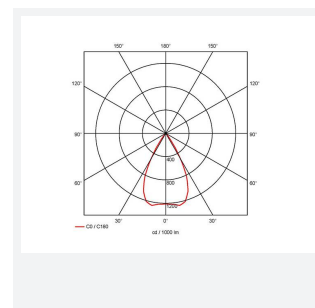

PRODUCT FEATURES

- IP44 (downlight only) compact high performance architectural downlight and gimbal suitable for commercial, hospitality and retail applications
- Die-cast aluminium construction, powder coated and 30° cut-off angle
- Anti-glare design to create visual comfort
- Powered by Tridonic
- 30° tilt angle (gimbal only)
- Mirror finished anodized reflector
- Remote driver with plug and play connection

GENERAL INFORMATION

Wattage	15W
Lumens Delivered	1200lm
Lm/W	80lm/W
Beam Angle	55
CRI	90
CCT	4000K
Input	220-240V
Operating Temp	-20°C - 25°C
SDCM	3
UGR	19
Cut-Out Size	80mm
Product Weight without Packaging	0.525 kg

TECHNICAL INFORMATION

Light Source	LED
Colour / Finish	White
IP Rating	IP20
Class Protection	2
Internal / External	Internal
Surface / Recessed / Suspended	Recessed
Lumen Depreciation	L70 50,000h
Warranty (Years)	5
CE Mark	Yes
Diameter	90 mm
Height	73 mm