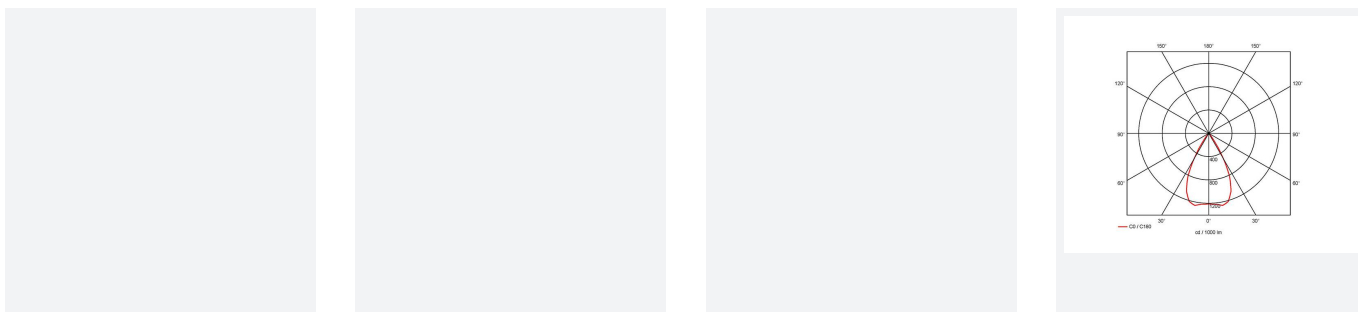

# Unity 80 Gimbal

<b>Category</b>	Downlights
<b>Application</b>	Ancillary, Commercial, Education, Hospitality, Residential, Retail
<b>Specification</b>	Architectural

**Code:** AULED80GIM/DD1/SM3

- IP44 (downlight only) compact high performance architectural downlight and gimbal suitable for commercial, hospitality and retail applications
- Die-cast aluminium construction, powder coated and 30° cut-off angle
- Anti-glare design to create visual comfort
- Powered by Tridonic
- 30° tilt angle (gimbal only)
- Mirror finished anodized reflector
- Remote driver with plug and play connection

GENERAL INFORMATION	
Wattage	15W
Lumens Delivered	1200lm
Lm/W	80lm/W
Beam Angle	55
CRI	90
CCT	4000K
Input	220-240V
Operating Temp	0°C - 25°C
SDCM	3
UGR	19
Cut-Out Size	80mm

TECHNICAL INFORMATION	
Light Source	LED
Colour / Finish	White
IP Rating	IP20
Class Protection	2
Internal / External	Internal
Surface / Recessed / Suspended	Recessed
Lumen Depreciation	L70 50,000h
Warranty (Years)	5
CE Mark	Yes
Diameter	90 mm
Height	73 mm