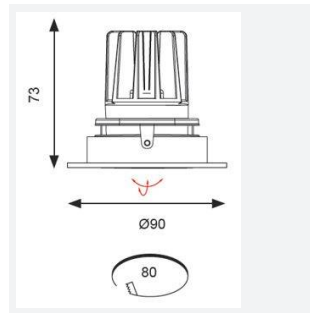

PRODUCT FEATURES

- IP44 (downlight only) compact high performance architectural downlight and gimbal suitable for commercial, hospitality and retail applications
- Die-cast aluminium construction, powder coated and 30° cut-off angle
- Anti-glare design to create visual comfort
- Powered by Tridonic
- 30° tilt angle (gimbal only)
- Mirror finished anodized reflector
- Remote driver with plug and play connection

GENERAL INFORMATION

Wattage	15W
Lumens Delivered	1200lm
Lm/W	80lm/W
Beam Angle	55
CRI	90
CCT	4000K
Input	220/240V
Operating Temp	0°C - 25°C
SDCM	3
UGR	19
Cut-Out Size	80mm
Product Weight without Packaging	0.01 kg

TECHNICAL INFORMATION

Light Source	LED
Colour / Finish	White
IP Rating	IP20
Class Protection	2
Internal / External	Internal
Surface / Recessed / Suspended	Recessed
Lumen Depreciation	L70 50,000h
Warranty (Years)	5
CE Mark	Yes
Diameter	90 mm
Height	73 mm