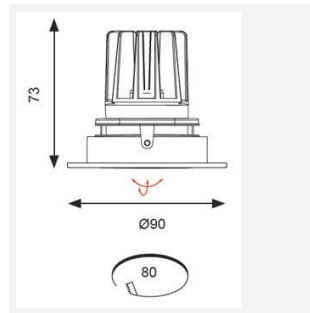

PRODUCT FEATURES

- IP44 (downlight only) compact high performance architectural downlight and gimbal suitable for commercial, hospitality and retail applications
- Die-cast aluminium construction, powder coated and 30° cut-off angle
- Anti-glare design to create visual comfort
- Powered by Tridonic
- 30° tilt angle (gimbal only)
- Mirror finished anodized reflector
- Remote driver with plug and play connection

GENERAL INFORMATION	
Wattage	15W
Lumens Delivered	1200lm
Lm/W	80lm/W
Beam Angle	55
CRI	90
CCT	4000K
Input	220-240V
Operating Temp	0°C - 25°C
SDCM	3
UGR	19
Cut-Out Size	80mm
Product Weight without Packaging	0.01 kg

TECHNICAL INFORMATION	
Light Source	LED
Colour / Finish	White
IP Rating	IP20
Class Protection	2
Internal / External	Internal
Surface / Recessed / Suspended	Recessed
Lumen Depreciation	L70 50,000h
Warranty (Years)	5
CE Mark	Yes
Diameter	90 mm
Height	73 mm