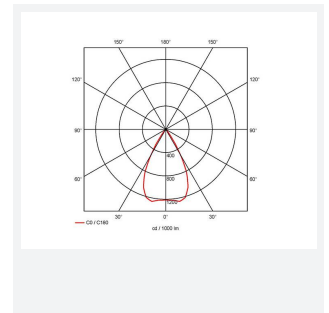

Unity 80 Gimbal

Unity 80 Gimbal Cool White Switch Dim
Code: AULED80GIM/DD1/M3

| | |
|---------------|--|
| Category | Downlights |
| Application | Ancillary, Commercial, Education, Hospitality, Residential, Retail |
| Specification | Architectural |

| GENERAL INFORMATION | |
|----------------------------------|------------|
| Wattage | 15W |
| Lumens Delivered | 1200lm |
| Lm/W | 80lm/W |
| Beam Angle | 55 |
| CRI | 90 |
| CCT | 4000K |
| Input | 220-240V |
| Operating Temp | 0°C - 25°C |
| SDCM | 3 |
| UGR | 19 |
| Cut-Out Size | 80mm |
| Product Weight without Packaging | 0.01 kg |

| TECHNICAL INFORMATION | |
|--------------------------------|-------------|
| Light Source | LED |
| Colour / Finish | White |
| IP Rating | IP20 |
| Class Protection | 2 |
| Internal / External | Internal |
| Surface / Recessed / Suspended | Recessed |
| Lumen Depreciation | L70 50,000h |
| Warranty (Years) | 5 |
| CE Mark | Yes |
| Diameter | 90 mm |
| Height | 73 mm |