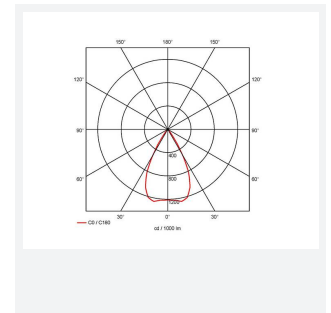

PRODUCT FEATURES

- IP44 (downlight only) compact high performance architectural downlight and gimbal suitable for commercial, hospitality and retail applications
- Die-cast aluminium construction, powder coated and 30° cut-off angle
- Anti-glare design to create visual comfort
- Powered by Tridonic
- 30° tilt angle (gimbal only)
- Mirror finished anodized reflector
- Remote driver with plug and play connection

GENERAL INFORMATION

Wattage	15W
Lumens Delivered	1200lm
Lm/W	80lm/W
Beam Angle	55
CRI	90
CCT	4000K
Input	220/240V
Operating Temp	0°C - 25°C
SDCM	3
UGR	19
Cut-Out Size	80mm
Product Weight without Packaging	0.01 kg

TECHNICAL INFORMATION

Light Source	LED
Colour / Finish	White
IP Rating	IP20
Class Protection	2
Internal / External	Internal
Surface / Recessed / Suspended	Recessed
Lumen Depreciation	L70 50,000h
Warranty (Years)	5
CE Mark	Yes
Diameter	90 mm
Height	73 mm