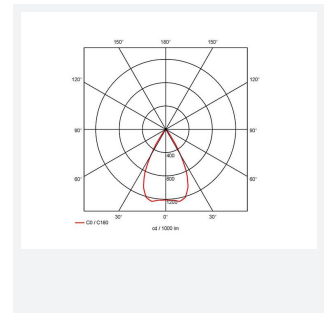

Unity 80 Gimbal

Category	Downlights
Application	Ancillary, Commercial, Education, Hospitality, Residential, Retail
Specification	Architectural

Code: AULED80GIM/DD1/DM3

- IP44 (downlight only) compact high performance architectural downlight and gimbal suitable for commercial, hospitality and retail applications
- Die-cast aluminium construction, powder coated and 30° cut-off angle
- Anti-glare design to create visual comfort
- Powered by Tridonic
- 30° tilt angle (gimbal only)
- Mirror finished anodized reflector
- Remote driver with plug and play connection

GENERAL INFORMATION	
Wattage	15W
Lumens Delivered	1200lm
Lm/W	80lm/W
Beam Angle	55
CRI	90
CCT	4000K
Input	220-240V
Operating Temp	0°C - 25°C
SDCM	3
UGR	19
Cut-Out Size	80mm

TECHNICAL INFORMATION	
Light Source	LED
Colour / Finish	White
IP Rating	IP20
Class Protection	2
Internal / External	Internal
Surface / Recessed / Suspended	Recessed
Lumen Depreciation	L70 50,000h
Warranty (Years)	5
CE Mark	Yes
Diameter	90 mm
Height	73 mm