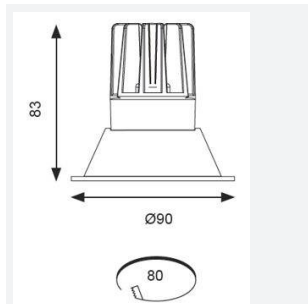

PRODUCT FEATURES

- IP44 (downlight only) compact high performance architectural downlight and gimbal suitable for commercial, hospitality and retail applications
- Die-cast aluminium construction, powder coated and 30° cut-off angle
- Anti-glare design to create visual comfort
- Powered by Tridonic
- 30° tilt angle (gimbal only)
- Mirror finished anodized reflector
- Remote driver with plug and play connection

GENERAL INFORMATION	
Wattage	15W
Lumens Delivered	1200lm
Lm/W	77lm/W
Beam Angle	55
CRI	90
CCT	4000K
Input	220/240V
Operating Temp	-20°C - 25°C
SDCM	3
UGR	19
Cut-Out Size	80mm
Product Weight without Packaging	0.275 kg

TECHNICAL INFORMATION	
Light Source	LED
Colour / Finish	White
IP Rating	IP44
Class Protection	2
Internal / External	Internal
Surface / Recessed / Suspended	Recessed
Lumen Depreciation	L70 50,000h
Warranty (Years)	5
CE Mark	Yes
Diameter	90 mm
Height	83 mm