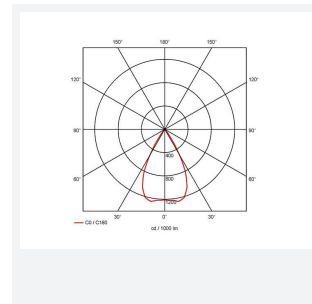

PRODUCT FEATURES

- IP44 (downlight only) compact high performance architectural downlight and gimbal suitable for commercial, hospitality and retail applications
- Die-cast aluminium construction, powder coated and 30° cut-off angle
- Anti-glare design to create visual comfort
- Powered by Tridonic
- 30° tilt angle (gimbal only)
- Mirror finished anodized reflector
- Remote driver with plug and play connection

GENERAL INFORMATION	
Wattage	15W
Lumens Delivered	1200lm
Lm/W	77lm/W
Beam Angle	55
CRI	90
CCT	4000K
Input	220/240V
Operating Temp	-20°C - 25°C
SDCM	3
UGR	19
Cut-Out Size	80mm
Product Weight without Packaging	0.275 kg

TECHNICAL INFORMATION	
Light Source	LED
Colour / Finish	White
IP Rating	IP44
Class Protection	2
Internal / External	Internal
Surface / Recessed / Suspended	Recessed
Lumen Depreciation	L70 50,000h
Warranty (Years)	5
CE Mark	Yes
Diameter	90 mm
Height	83 mm