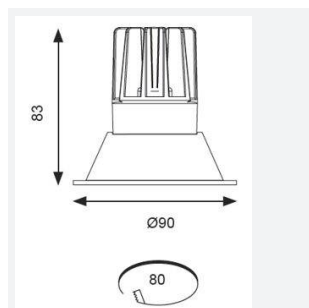

PRODUCT FEATURES

- IP44 (downlight only) compact high performance architectural downlight and gimbal suitable for commercial, hospitality and retail applications
- Die-cast aluminium construction, powder coated and 30° cut-off angle
- Anti-glare design to create visual comfort
- Powered by Tridonic
- 30° tilt angle (gimbal only)
- Mirror finished anodized reflector
- Remote driver with plug and play connection

GENERAL INFORMATION

Wattage	15
Lumens Delivered	800lm
Lm/W	55lm/W
Beam Angle	55
CRI	90
CCT	3000K
Input	220/240V
Operating Temp	-20°C - 25°C
SDCM	3
UGR	19
Cut-Out Size	80
Energy efficiency class	F
Product Weight without Packaging	0.27 kg

TECHNICAL INFORMATION

Light Source	LED
Colour / Finish	White
IP Rating	IP44
Class Protection	2
Internal / External	Internal
Surface / Recessed / Suspended	Recessed
Warranty (Years)	5
CE Mark	Yes
Diameter	90 mm
Height	83 mm