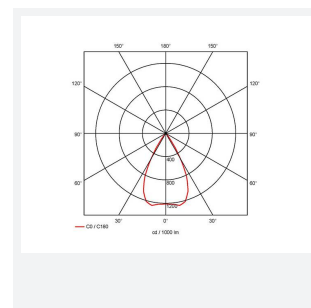

PRODUCT FEATURES

- IP44 (downlight only) compact high performance architectural downlight and gimbal suitable for commercial, hospitality and retail applications
- Die-cast aluminium construction, powder coated and 30° cut-off angle
- Anti-glare design to create visual comfort
- Powered by Tridonic
- 30° tilt angle (gimbal only)
- Mirror finished anodized reflector
- Remote driver with plug and play connection

GENERAL INFORMATION

Wattage	15
Lumens Delivered	800lm
Lm/W	55lm/W
Beam Angle	55
CRI	90
CCT	3000K
Input	220/240V
Operating Temp	-20°C - 25°C
SDCM	3
UGR	19
Cut-Out Size	80
Energy efficiency class	F
Product Weight without Packaging	0.27 kg

TECHNICAL INFORMATION

Light Source	LED
Colour / Finish	White
IP Rating	IP44
Class Protection	2
Internal / External	Internal
Surface / Recessed / Suspended	Recessed
Warranty (Years)	5
CE Mark	Yes
Diameter	90 mm
Height	83 mm