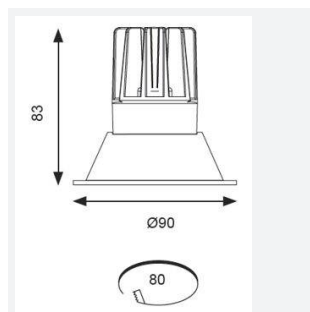

PRODUCT FEATURES

- IP44 (downlight only) compact high performance architectural downlight and gimbal suitable for commercial, hospitality and retail applications
- Die-cast aluminium construction, powder coated and 30° cut-off angle
- Anti-glare design to create visual comfort
- Powered by Tridonic
- 30° tilt angle (gimbal only)
- Mirror finished anodized reflector
- Remote driver with plug and play connection

GENERAL INFORMATION	
Wattage	15W
Lumens Delivered	800lm
Lm/W	55lm/W
Beam Angle	55
CRI	90
CCT	3000K
Input	220/240V
Operating Temp	0°C - 25°C
SDCM	3
UGR	19
Cut-Out Size	80mm
Product Weight without Packaging	0.665 kg

TECHNICAL INFORMATION	
Light Source	LED
Colour / Finish	White
IP Rating	IP44
Class Protection	2
Internal / External	Internal
Surface / Recessed / Suspended	Recessed
Lumen Depreciation	L70 50,000h
Warranty (Years)	5
CE Mark	Yes
Diameter	90 mm
Height	83 mm