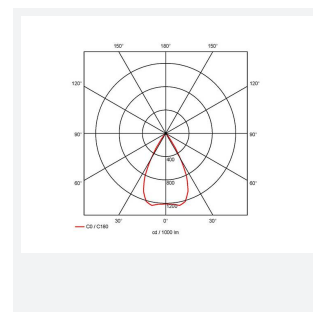

PRODUCT FEATURES

- IP44 (downlight only) compact high performance architectural downlight and gimbal suitable for commercial, hospitality and retail applications
- Die-cast aluminium construction, powder coated and 30° cut-off angle
- Anti-glare design to create visual comfort
- Powered by Tridonic
- 30° tilt angle (gimbal only)
- Mirror finished anodized reflector
- Remote driver with plug and play connection

GENERAL INFORMATION	
Wattage	15W
Lumens Delivered	800lm
Lm/W	55lm/W
Beam Angle	55
CRI	90
CCT	3000K
Input	220/240V
Operating Temp	0°C - 25°C
SDCM	3
UGR	19
Cut-Out Size	80mm
Product Weight without Packaging	0.665 kg

TECHNICAL INFORMATION	
Light Source	LED
Colour / Finish	White
IP Rating	IP44
Class Protection	2
Internal / External	Internal
Surface / Recessed / Suspended	Recessed
Lumen Depreciation	L70 50,000h
Warranty (Years)	5
CE Mark	Yes
Diameter	90 mm
Height	83 mm