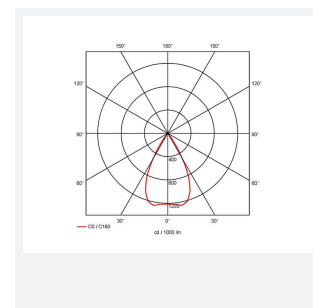

PRODUCT FEATURES

- IP44 (downlight only) compact high performance architectural downlight and gimbal suitable for commercial, hospitality and retail applications
- Die-cast aluminium construction, powder coated and 30° cut-off angle
- Anti-glare design to create visual comfort
- Powered by Tridonic
- 30° tilt angle (gimbal only)
- Mirror finished anodized reflector
- Remote driver with plug and play connection

GENERAL INFORMATION	
Wattage	15W
Lumens Delivered	800lm
Lm/W	55lm/W
Beam Angle	55
CRI	90
CCT	3000K
Input	220/240V
Operating Temp	-20°C - 25°C
SDCM	3
UGR	19
Cut-Out Size	80mm
Product Weight without Packaging	0.605 kg

TECHNICAL INFORMATION	
Light Source	LED
Colour / Finish	White
IP Rating	IP44
Class Protection	2
Internal / External	Internal
Surface / Recessed / Suspended	Recessed
Lumen Depreciation	L70 50,000h
Warranty (Years)	5
CE Mark	Yes
Diameter	90 mm
Height	83 mm