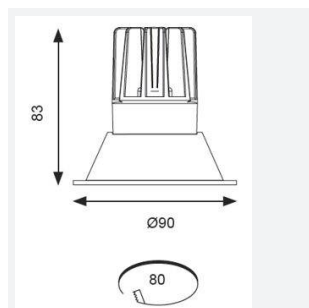

PRODUCT FEATURES

- IP44 (downlight only) compact high performance architectural downlight and gimbal suitable for commercial, hospitality and retail applications
- Die-cast aluminium construction, powder coated and 30° cut-off angle
- Anti-glare design to create visual comfort
- Powered by Tridonic
- 30° tilt angle (gimbal only)
- Mirror finished anodized reflector
- Remote driver with plug and play connection

GENERAL INFORMATION	
Wattage	15W
Lumens Delivered	800lm
Lm/W	55lm/W
Beam Angle	55
CRI	90
CCT	3000K
Input	220/240V
Operating Temp	-20°C - 25°C
SDCM	3
UGR	19
Cut-Out Size	80mm
Product Weight without Packaging	0.605 kg

TECHNICAL INFORMATION	
Light Source	LED
Colour / Finish	White
IP Rating	IP44
Class Protection	2
Internal / External	Internal
Surface / Recessed / Suspended	Recessed
Lumen Depreciation	L70 50,000h
Warranty (Years)	5
CE Mark	Yes
Diameter	90 mm
Height	83 mm