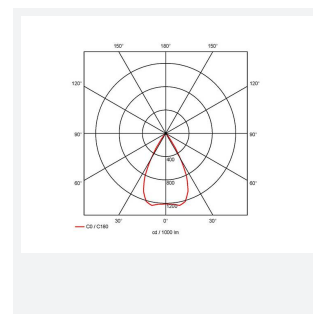

Unity 80

Category	Downlights
Application	Ancillary, Commercial, Education, Hospitality, Residential, Retail
Specification	Architectural

Code: AULED80D/WW/OCTO/SM3